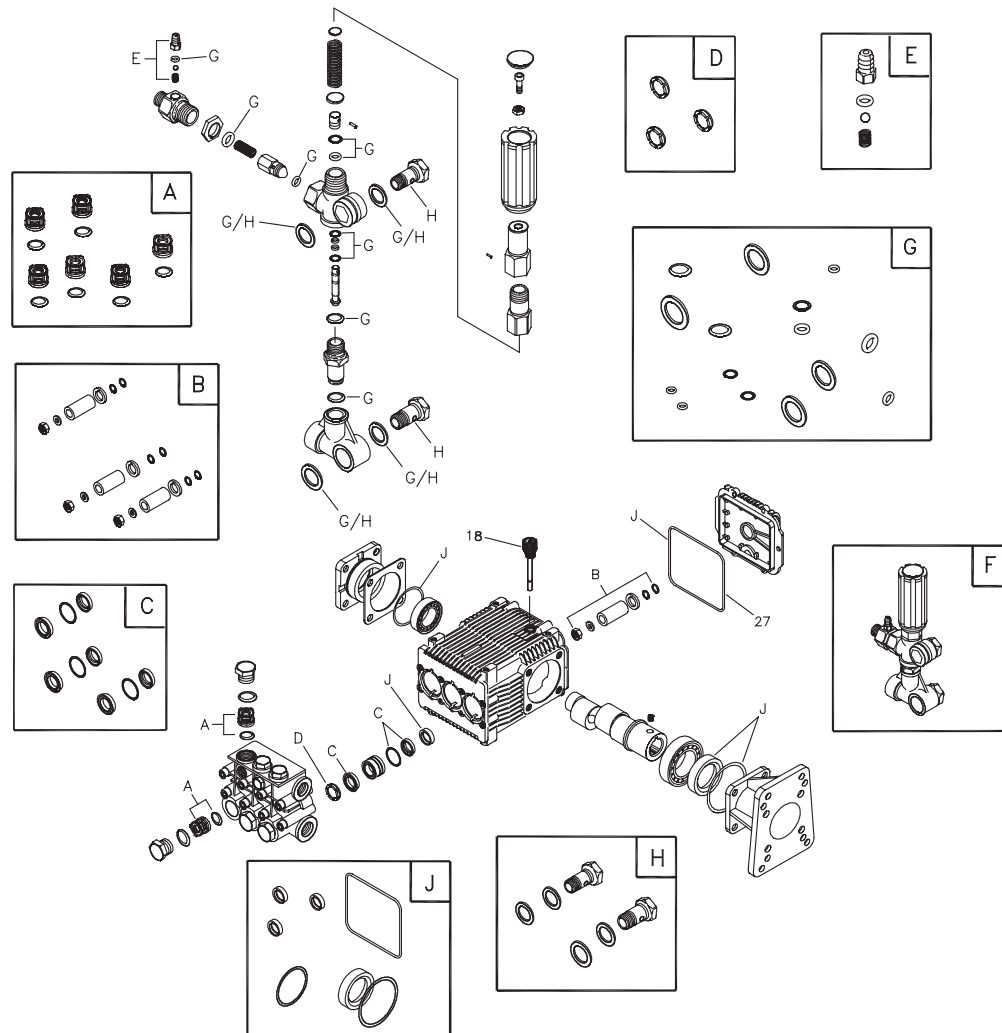

BPW3500

Illustrated Parts List

Model No. HPP1780-0, BPW3500

Manual No. 191806A Revision C (04/24/2007)

Exploded View and Parts List — Pump

Item	Part #	Description
18	198849GS	CAP, Oil Dipstick
27	116B2126GS	O-RING, Square
A	200B1410GS	KIT, VALVE
B	193990GS	KIT, PISTON
C	203B2327GS	KIT, WATER SEALS
D	204B1410GS	KIT, SUPPORT RINGS
E	192914GS	KIT, HOSE TAIL
F	153B2126GS	UNLOADER, Complete
G	193991GS	KIT, O-RINGS
H	199894GS	KIT, BOLTS
J	202B1410GS	KIT, OIL SEALS

Items Not Illustrated
 B2384GS FILTER, Inlet

Optional Accessories
 100515GS PUMP SAVER
 186452GS FILTER, Inlet Bag of 10
 6033 OIL BOTTLE, Pump

NOTE: Item letters A - J are service kits and include all parts shown within the box.