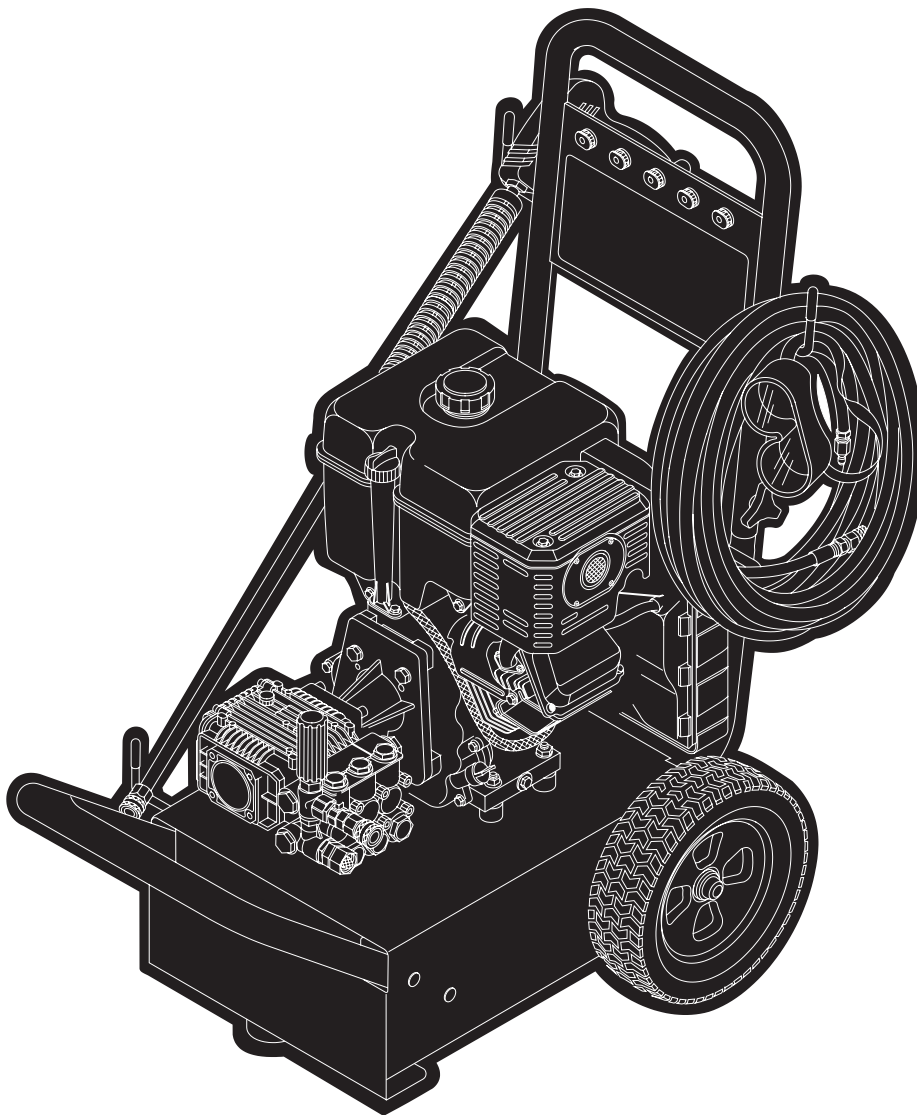

BPW3500

Illustrated Parts List

Model No. HPP1780-0, BPW3500

Manual No. 191806A Revision C (04/24/2007)

Exploded View and Parts List — Pump

Item	Part #	Description
18	198849GS	CAP, Oil Dipstick
27	116B2126GS	O-RING, Square
A	200B1410GS	KIT, VALVE
B	193990GS	KIT, PISTON
C	203B2327GS	KIT, WATER SEALS
D	204B1410GS	KIT, SUPPORT RINGS
E	192914GS	KIT, HOSE TAIL
F	153B2126GS	UNLOADER, Complete
G	193991GS	KIT, O-RINGS
H	199894GS	KIT, BOLTS
J	202B1410GS	KIT, OIL SEALS

Items Not Illustrated
 B2384GS FILTER, Inlet

Optional Accessories
 100515GS PUMP SAVER
 186452GS FILTER, Inlet Bag of 10
 6033 OIL BOTTLE, Pump

NOTE: Item letters A - J are service kits and include all parts shown within the box.