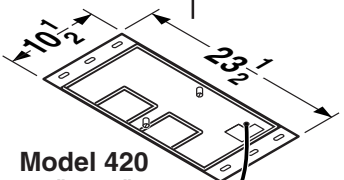

Models 411, 412H, 413
3 1/4" x 10" to 6", 7", 8"
Round Transition

Model 454
4 1/2 x 18 1/2
to 10" Rd.
Right
Transition

Model 418
10" Round
90° Elbow

Model 423
4 1/2 x 18 1/2 to 10"
Rd. Vertical
Transition

Model 424
4 1/2 x 18 1/2
to 10" Rd.
Front/Rear
Transition

Model 428
3 1/4" x 10"
90° Elbow

Model 420
3 1/4" x 10"
Rough-in
Plate

**Included with
Model 329H**
4 1/2" x 18 1/2"
Rough-in
Plate

Model 422
4 1/2" x 18 1/2"
Rough-in
Plate