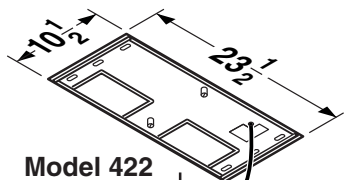

Models 411, 412H, 413
3 1/4" x 10" to 6", 7", 8"
Round Transition

Model 454
4 1/2 x 18 1/2
to 10" Rd.
Right
Transition

Model 418
10" Round
90° Elbow

Model 423
4 1/2 x 18 1/2 to 10"
Rd. Vertical
Transition

Model 424
4 1/2 x 18 1/2
to 10" Rd.
Front/Rear
Transition

Model 428
3 1/4" x 10"
90° Elbow

Model 420
3 1/4" x 10"
Rough-in
Plate

**Included with
Model 329H**
4 1/2" x 18 1/2"
Rough-in
Plate

Model 422
4 1/2" x 18 1/2"
Rough-in
Plate