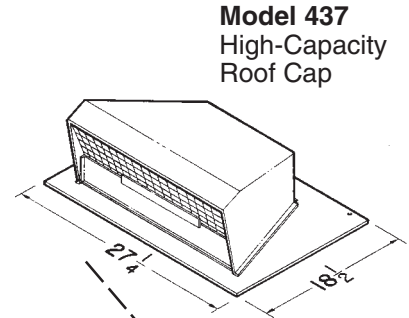

CUSTOM HOOD BLOWER SYSTEM

Model 634
Roof Cap

Straight ductwork sections (NOT SHOWN). 2 ft. lengths most common.

Models 331H & 332H
Exterior Blowers

Model 437
High-Capacity
Roof Cap

Model 421
10" Round
Damper