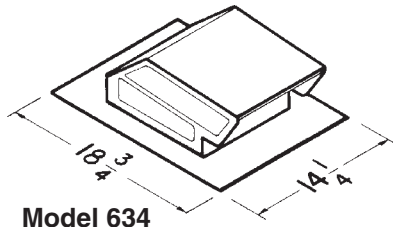

CUSTOM HOOD BLOWER SYSTEM

Model 634
Roof Cap

Straight ductwork sections (NOT SHOWN). 2 ft. lengths most common.