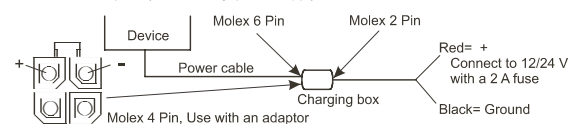

## With Molex adapter system

An active holder with a straight cable with open end for fixed installation and a cable with Molex adapter system. The cables are to be connected inside the dashboard, this gives a discreet, neat installation without cables hanging over the interior.