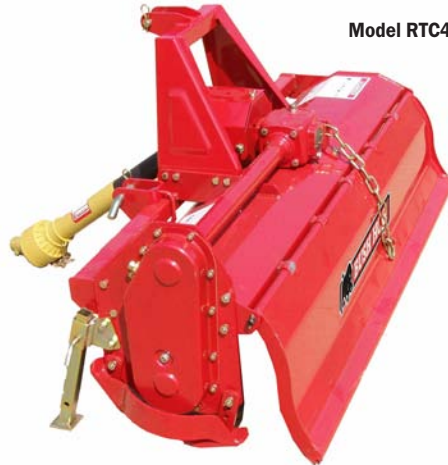

# Bush Hog® TOUGH

## Subcompact Tillers

For Tractors Up to 24 HP

Model RTC48

### BUSH HOG® TOUGH FEATURES

TOUGH Heavy Duty Gearbox

TOUGH Slip Clutch Is Standard

TOUGH Adjustable Skid Shoes

TOUGH Formed Tailgate

TOUGH Double Strap Hitch

MODEL	RTC40	RTC48
Total Width	43 inches	53 inches
Tilling Width	39 inches	48 inches
Number of Blades	16	20
Minimum Tractor HP	15 PTO	15 PTO
Type Hitch	ASAE Cat. I / QH	ASAE Cat. I / QH
Offset	4 inches Offset to the Right	Center Mount
Number of Flanges	4	5
Rotor Speed	253 RPM/540 PTO	253 RPM/540 PTO
Type of Blades	C-type	C-type
Power to Rotor Transmission	Chain Drive (#60)	Chain Drive (#60)
Depth of Cut	6 inches	6 inches
Driveline	Slip Clutch Standard	Slip Clutch Standard
Approximate Weight	308 lbs	335 lbs
Warranty	1 year limited warranty	
FEATURES	<ul style="list-style-type: none"> <li>• Available in major tractor colors</li> </ul>	