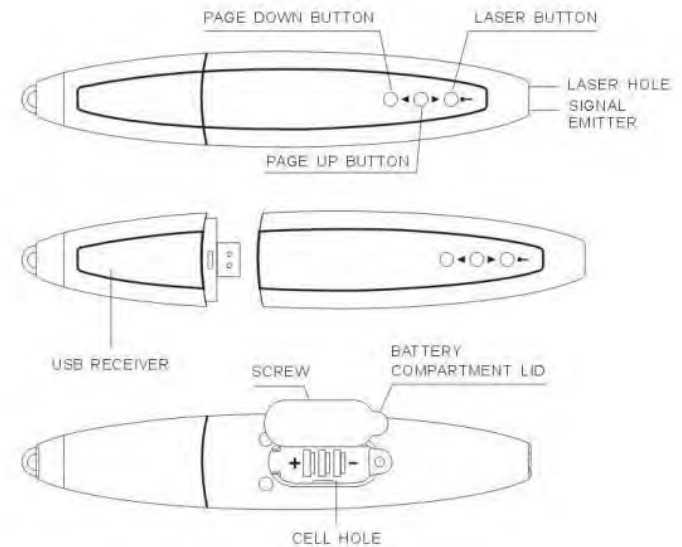

SPECIFICATIONS AND FEATURES

- Functions: Page up, Page down, Laser Pointer
- Operating System Compatibility: Windows 2000/ME/XP/Vista 32/64-bit, Windows 7, Mac OS 9.0, Mac OS X
- Wireless Communication: Infrared
- Control Distance: Up to 50 ft (15 m) **requires line-of-sight
- Laser Pointer: Class IIIb Laser (Wavelength: 650 nm, Max Output:10 mW)
- Laser Distance: Over 650 ft (200 m)
- Product Dimensions: 5.83 x 28.2 in (148 x 28.2 mm)
- Product Weight: 0.07 lbs (30.8 g)

SETUP & OPERATION

1. Remove the USB receiver and plug it into your USB port.
 2. The signal light of the USB receiver will flash when it gets the signal from the emitter. It is now ready to use! Software installation is not required.
- Use the page up and page down functions for presentations such as PowerPoint.
 - For best results, avoid obstructions between the signal emitter and the receiver.
 - **Battery Replacement:** When the laser light becomes weak or the signal emitter cannot emit a signal, remove the middle case to replace the batteries, using three LR 44 1.5V batteries.