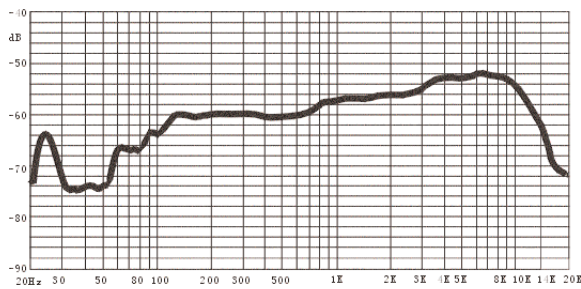

Frequency Response
PADM-515