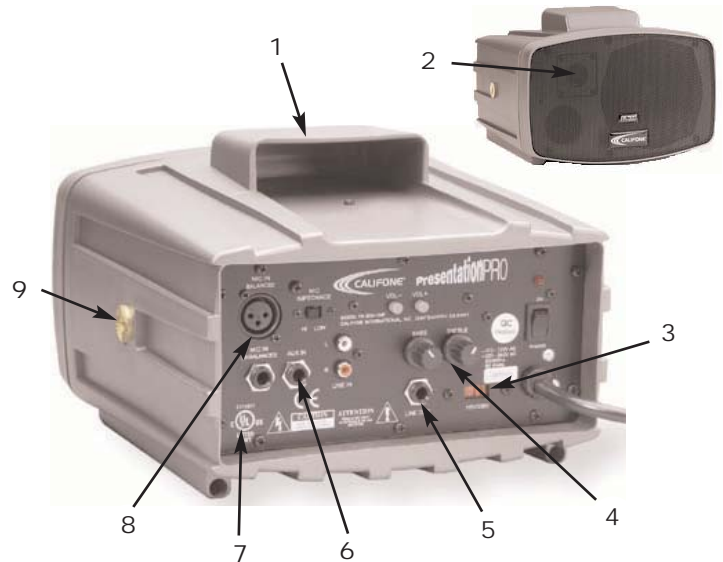

## Model PA300 Plus

1. Lightweight with built-in handle for easy mobility
2. Green LED light on front gives visual confirmation of power
3. Switchable power supply
4. Separate bass, treble controls for quality sound
5. Line output to additional speakers
6. Aux in and line inputs connect with LCD projectors, multimedia players, computers and whiteboards
7. CE/C-UL approved safe for school, church, government uses
8. Accepts XLR / 1/4" mic inputs so two microphones can operate at the same time
9. Rugged brass sunburst teeth for worry-free bracket MB350 mounting and guarantees speaker will not slip
  - Ideal for mobile presenters, classroom and athletic uses
  - Includes volume/mute remote control (not shown)
  - Warranty for school use - unlike some other audio products purchased from consumer electronics stores whose warranties would be voided if used in schools

The PresentationPro is the first completely portable PA system that provides flexibility and power. It can be used as a single, portable setup for on the go presentations or installed in multiple classrooms.

## Specifications

Rated Power Output:	30 watts RMS
Sensitivity for Rated Output:	Line: 125 mVrms Microphone: 4 mVrms Auxiliary: 250 mVrms
Frequency Response:	60 Hz – 20 kHz ± 3dB
Dispersion Angle:	90° H x 120° V
Speakers:	Woofer: 5-1/4" High efficiency Tweeter: 13mm mylar dome
Crossover:	L/C – 6dB/Octave @ 4 kHz
Inputs:	Line inputs (2): Hi-Z, RCA (summing L+R) Balanced mic: Hi or lo-Z, with phantom power (+15 volts D.C.) Unbalanced mic: Lo -Z, 1/4"-phone Auxiliary: Hi-Z Mono 1/4"-phone
Line Output:	250mv constant
AC Power Requirements:	110 – 125 VAC, 50/60 Hz or 208 – 240 VAC, 50/60 Hz
Dimensions (HWD):	6.25" x 10" x 8.5"
Weight:	10 pounds, shipping weight 13 lbs.
Safety Ratings	CE/C-UL approved safe for use in school, business, church and government facilities
Warranty	6 year from date of purchase