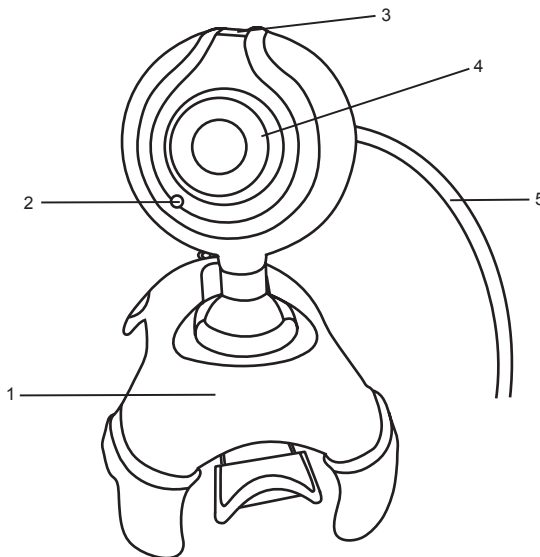

3. PART NAMES AND FUNCTIONS

1. Mount/Stand
2. Built-in Microphone
3. OK Button
4. Focus Wheel
5. USB Cable

4. SETUP AND INSTALLATION

1. Mount the webcam on a desk or monitor close to the PC.
2. Connect the USB cable to the PC.
3. Drivers will install automatically.

califone.com

5. BASIC OPERATION

1. Open any software that can utilize standard USB video devices such as conferencing software or image/video capture software.
2. Select the device "USB Video Device".
3. Use the focus wheel to adjust the focus of the camera.
4. Adjust brightness/contrast and other settings in the software as appropriate.
5. Press the OK button on the top of the webcam to take a snapshot, which will be automatically saved on the computer (Windows Operating Systems Only).

6. TROUBLESHOOTING

No Video	• Ensure the USB cable is connected.
No Sound	• Ensure the microphone is not blocked.

7. SPECIFICATIONS & FEATURES

Features	• Built-in adjustable stand for desktop/laptop/monitor mounting which allows for adjusting camera angle. • Built-in Microphone • Focus wheel • 4' length USB cord
Operating System Compatibility	Windows 2000/XP/Vista/Windows 7 32-bit & 64-bit, Mac OS
Resolution	640 x 480 pixels
Frame Rate	30fps
USB Compatibility	USB2.0
Product Construction	ABS plastic
Product Dimensions	1.75" x 3" x 2.75"
Product Weight (incl. accessories)	3 oz

califone.com