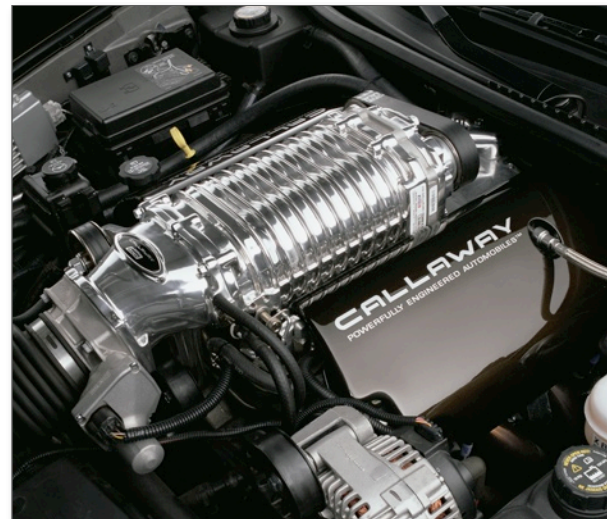

Standard equipment:
650 bhp Supercharged 6.2l V8
Manual 6 speed gearbox or Paddle Shift Automatic
Le Mans brake system
Carbon Magnesium wheels with Michelin PS II 19" Front & 20" Rear
Callaway Eibach MultiPro Suspension
3 year, 36,000 mile warranty
Performance: 206 mph / 0-60 3.2 sec. / 30 mpg at 70 mph