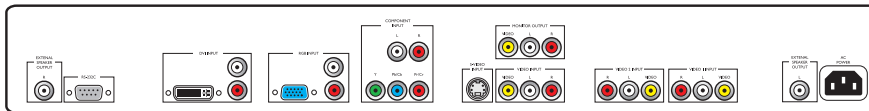

HD Ready display

Enjoy the exceptional picture quality of a High Definition TV signal and be fully prepared for HD sources like HDTV broadcast, Blu-ray DVD or HDVD. HD ready is a protected label that offers picture quality beyond that of progressive scan. It conforms to strict standards laid out by EICTA to offer a HD screen that displays the benefits of resolution and picture quality of a High Definition TV signal. It has a universal connection for both analog YPbPr and uncompressed Digital connection of DVI or HDMI, supporting HDCP. It can display 720p, and 1080i signals at 50 and 60Hz.

Motion comp. deinterlacing

Motion compensated deinterlacing employs a smart deinterlacing algorithm that uses the images in a digital memory to measure and estimate the motion speed and direction of objects to creates new fields with corrected motion positions so video content has perfectly smooth, judder-free, and razor-sharp moving images.

Plasma WXGA panel, 1366 x 768p

This state-of-the-art plasma screen technology gives you widescreen HD resolution of up to 1366 x 768p pixels. It produces brilliant flicker-free progressive scan pictures in with optimum brightness and superb colors. This vibrant and sharp image will provide you with an enhanced viewing experience.

Issue date 2008-04-25

Version: 3.0.13

12 NC: 8639 000 16781
UPC: 6 09585 11621 4

© 2008 Koninklijke Philips Electronics N.V.
All Rights reserved.

Specifications are subject to change without notice.
Trademarks are the property of Koninklijke Philips Electronics N.V. or their respective owners.

www.philips.com