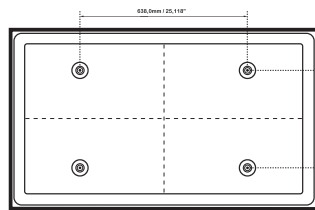

HD Ready display

Enjoy the exceptional picture quality of a High Definition TV signal and be fully prepared for HD sources like HDTV broadcast, Blu-ray DVD or HDVD. HD ready is a protected label that offers picture quality beyond that of progressive scan. It conforms to strict standards laid out by EICTA to offer a HD screen that displays the benefits of resolution and picture quality of a High Definition TV signal. It has a universal connection for both analog YPbPr and uncompressed Digital connection of DVI or HDMI, supporting HDCP. It can display 720p, and 1080i signals at 50 and 60Hz.

Motion comp. deinterlacing

Motion compensated deinterlacing employs a smart deinterlacing algorithm that uses the images in a digital memory to measure and estimate the motion speed and direction of objects to creates new fields with corrected motion positions so video content has perfectly smooth, judder-free, and razor-sharp moving images.

Plasma WXGA panel, 1366 x 768p

This state-of-the-art plasma screen technology gives you widescreen HD resolution of up to 1366 x 768p pixels. It produces brilliant flicker-free progressive scan pictures in with optimum brightness and superb colors. This vibrant and sharp image will provide you with an enhanced viewing experience.

Issue date 2008-04-25

Version: 3.0.13

12 NC: 8639 000 16781
UPC: 6 09585 11621 4

© 2008 Koninklijke Philips Electronics N.V.
All Rights reserved.

Specifications are subject to change without notice.
Trademarks are the property of Koninklijke Philips Electronics N.V. or their respective owners.

www.philips.com