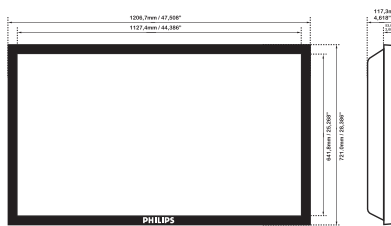

HD Ready display

Enjoy the exceptional picture quality of a High Definition TV signal and be fully prepared for HD sources like HDTV broadcast, Blu-ray DVD or HDVD. HD ready is a protected label that offers picture quality beyond that of progressive scan. It conforms to strict standards laid out by EICTA to offer a HD screen that displays the benefits of resolution and picture quality of a High Definition TV signal. It has a universal connection for both analog YPbPr and uncompressed Digital connection of DVI or HDMI, supporting HDCP. It can display 720p, and 1080i signals at 50 and 60Hz.

Motion comp. deinterlacing

Motion compensated deinterlacing employs a smart deinterlacing algorithm that uses the images in a digital memory to measure and estimate the motion speed and direction of objects to creates new fields with corrected motion positions so video content has perfectly smooth, judder-free, and razor-sharp moving images.

Plasma WXGA panel, 1366 x 768p

This state-of-the-art plasma screen technology gives you widescreen HD resolution of up to 1366 x 768p pixels. It produces brilliant flicker-free progressive scan pictures in with optimum brightness and superb colors. This vibrant and sharp image will provide you with an enhanced viewing experience.

Issue date 2008-04-25

Version: 3.0.13

12 NC: 8639 000 16781
UPC: 6 09585 11621 4

© 2008 Koninklijke Philips Electronics N.V.
All Rights reserved.

Specifications are subject to change without notice.
Trademarks are the property of Koninklijke Philips Electronics N.V. or their respective owners.

www.philips.com