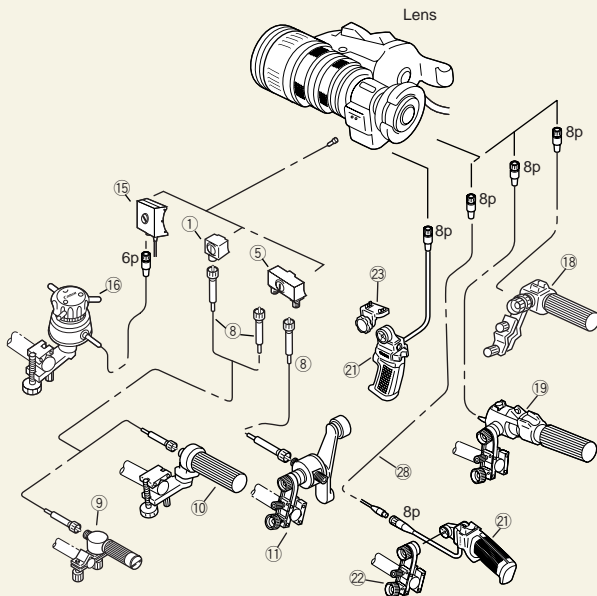

LENS CONTROLLERS

#	Unit	Description	CODE
①	FM-12	Flex Focus Module	1824A012
⑤	FM-70	Flex Dual Module	0002T071
⑧	FC-40	Flex Cable	1824A010
⑨	FFC-15	Flex Focus Controller	1824A024
⑩	FFC-200	Flex Focus Controller	1824A014
⑪	FZC-100	Flex Zoom Controller	1824A021
⑮	FPM-77	Focus Positional Servo Module	1824A020
⑯	FPD-400	Focus Positional Demand	1824A018
⑱	ZSD-15A II / M II	Zoom Demand	A 1824A070 M 1824A071
⑲	ZSD-300A/M	Zoom Demand	A 1824A066 M 1824A067
⑳	ZSG-200A/M	Zoom Servo Grip	A 1824A068 M 1824A069
㉑	CR-10	Clamper	1824A007
㉒	GA-70	Grip Adapter	0018T531
㉓	EC-80	Zoom Extension Cable (8P)	1824A009