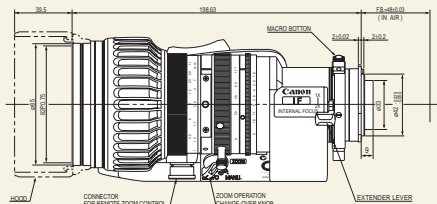

YJ19x9B KRS

IF pro
SHUTTLE SHOT

YJ19x9B IRS (Built-in 2x extender)

Canon has improved Pro-Video Industry Standard lens with improved optical quality and faster zoom speed (1.7 second from wide to tele) and “Shuttle Shot” function.

IF TECHNOLOGY

Now Pro-Video camera people can take advantage of the breakthrough technology broadcasters have enjoyed for years—Internal Focus(IF).

Internal Focus technology was pioneered by Canon and first introduced into their Broadcast ENG lenses. It has since become the industry-standard. Internal Focus is a system where the front end of the lens remains stationary and does not rotate. Only internal elements move when focusing.

Internal Focus enhances optical performance and provides several user benefits :

- IF improves chromatic aberrations, thus increasing resolution.
- IF is not sensitive to changes in object distances.
- IF decreases flare by use of a square hood.
- IF enables a higher level of creative filter work.
- Even heavy optical accessories attached at the front of the Lens does not affect the focusing operation.

Until today, because of the intricate optical design and complicated mechanical structure, Internal Focus had only been used in Broadcast ENG lenses. By overcoming these challenges, Canon is proud to announce the world's first Pro-Video zoom lens with IF technology : IFpro—Internal Focus for the Pro-Video market.

SHUTTLE SHOT TECHNOLOGY

SHUTTLE SHOT

Pro Video's Most Popular Lens Now Zooms Back And Forth Between Any Two Positions, At The Touch Of A Button.