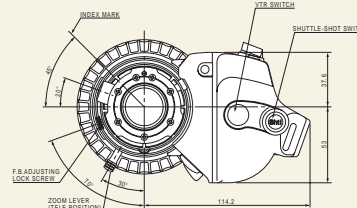

DIMENSION:

YJ19x9B KRS

YJ19x9B IRS