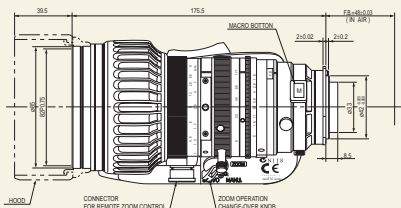

## DIMENSION:

YJ19x9B KRS

YJ19x9B IRS

● **Square Hood**

Eliminate ghosting and flare more effectively.

● **Creative Filter Work**

Filters attached to the front of the lens remain stationary even while focusing-thus re-indexing is not necessary.