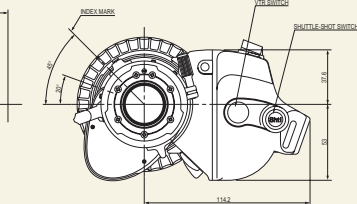

## DIMENSION:

YJ19x9B KRS

YJ19x9B IRS

● **Square Hood**

Eliminate ghosting and flare more effectively.

● **Creative Filter Work**

Filters attached to the front of the lens remain stationary even while focusing-thus re-indexing is not necessary.