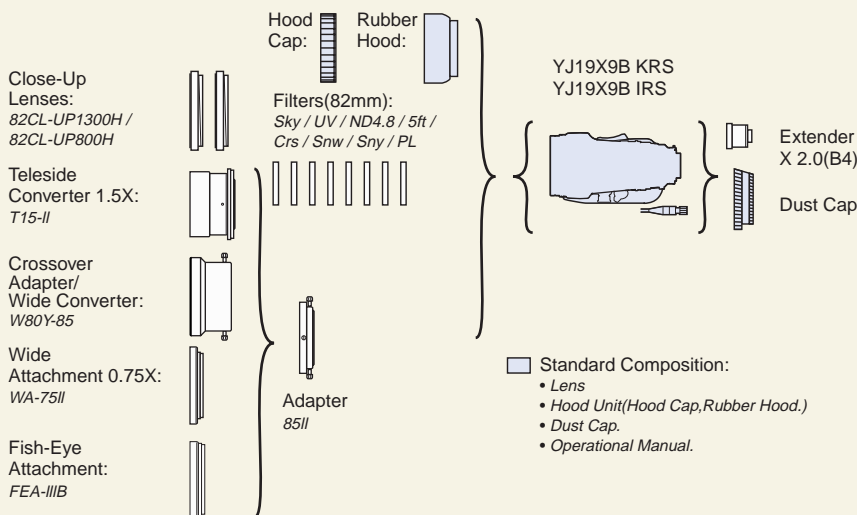

OPTICAL ACCESSORIES

ITEM (FILTER)	MODEL
Ultra Violet	UV / 82mm
Skylight	Sky / 82mm
ND4	ND4 / 82mm
ND8	ND8 / 82mm
Softon	Sft / 82mm
Cross Screen	Crs / 82mm
Snow Cross	Snw / 82mm
Sunny Cross	Sny / 82mm
Polarized	PL / 82mm

North & South America

Canon USA, Inc.
Broadcast and Communications Div. (Headquarters)
400 Sylvan Avenue Englewood Cliffs, NJ 07632
Tel: (201) 816-2900 / (800) 321-4388 Fax: (201) 816-2909
Email: bctv@cusa.canon.com
http://www.canonbroadcast.com/

Chicago

100 Park Blvd. Itasca, IL 60143
Tel: (630) 250-6231 Fax: (630) 250-0399

Atlanta

5625 Oakbrook Pkwy. Norcross, GA 30093
Tel: (770) 849-7895 Fax: (770) 849-7888

Los Angeles

15955 Alton Parkway Irvine, CA 92718
Tel: (949) 753-4330 Fax: (949) 753-4337

Dallas

3200 Regent Blvd. Irving, TX 75063
Tel: (972) 409-8871 Fax: (972) 409-8879

Latin America

Tel: (954) 349-6975 Fax: (201) 816-2909

Canada

Canon Canada, Inc.
Optics Division 6390 Dixie Road Mississauga, Ontario
Canada, L5T 1P7 Tel: (905) 795-2012 Fax: (905) 795-2140

Europe/Africa/Middle East

The Netherlands Headquarters
Canon Europa N.V.

Broadcast and Communications Div.
Bovenkerkerweg 59-61
1185 XB Amstelveen
Tel: +31(0)20-5458905 Fax: +31(0)20-5458203
Email: tvprod@canon-europa.com
http://www.canon-europa.com/tv-products

Australia

Canon Australia Pty. Ltd.
Optical Products Division
1 Thomas Holt Drive, North Ryde, NSW 2113
Tel: +61(0)2-9805-2000 Fax: +61(0)2-9805-2444

Asia

Canon Singapore Pte. Ltd / Broadcast
Equipment Dept.
79 Anson Road #09-01/06 Singapore 079906
Tel: +65 532-4400 Fax: +65 221-9018

Japan

Canon Inc. (Broadcast Equipment Group)
20-2, Kiyohara-Kogyo-Danchi, Utsunomiya-shi,
Tochigi-ken, 321-3292
Tel: +81(0)28-667-8669 Fax: +81(0)28-667-8672

http://www.canon.com/bctv

Specifications subject to change without notice