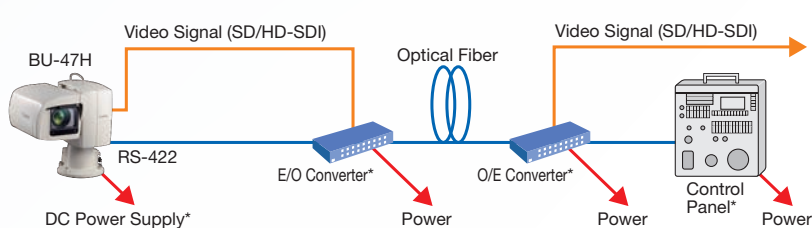

As the control protocol is non-proprietary and open to the public, a user or system integrator can provide their own control system or contract with a third party provider.

VARIETY OF OUTPUTS

The camera outputs an uncompressed HD-SDI (or SD-SDI) signal. The HD-SDI signal and an SD Composite signal (NTSC or PAL)* can be output simultaneously. The SD signal can be used for monitoring. In addition, the BU-47H features GENLOCK for video synchronization.

For Short Distance Control

For Long Distance Control

*Optional items to be supplied from third party vendors.

BU-51H

Indoor Remote Control Pan-Tilt System

The BU-51H is a highly versatile turnkey HD Pan-Tilt-Zoom camera system intended to address a wide range of indoor applications. It features a pan-tilt head, a built-in 20X zoom lens, and a 3 CCD HD video camera all housed in an elegant design. The system offers extensive control of the pan-tilt head, lens functions, and key camera CCU adjustments. The system was specifically designed to achieve an excellent HD cost-performance optimization.