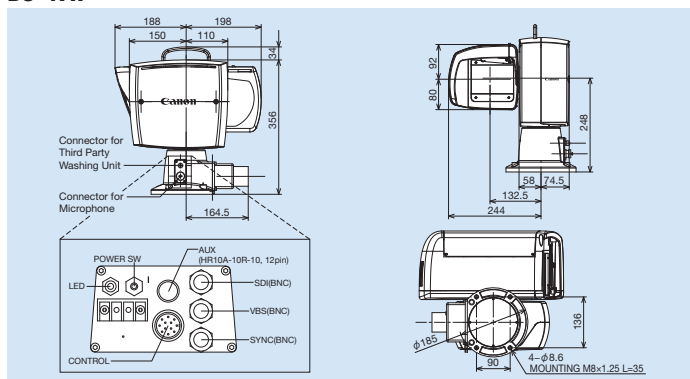

* Suffix 1AM/1A corresponds to NTSC, 2AM/2A corresponds to PAL

DIMENSIONS

BU-47H