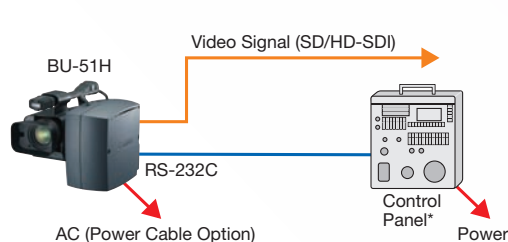

BU-51H System Configuration Examples

For Short Distance Control