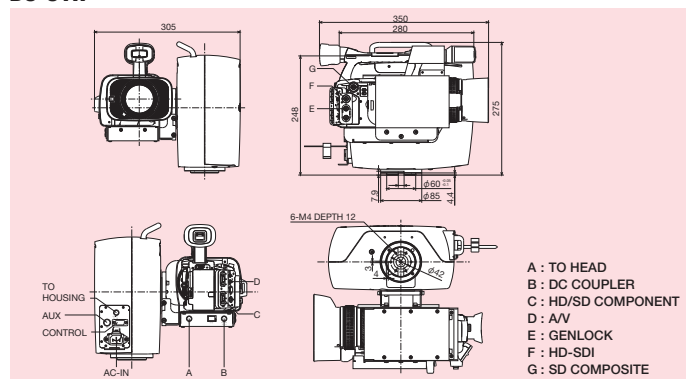

BU-51H

1-800-OK-CANON
pro.usa.canon.com

Canon U.S.A., Inc.
One Canon Park
Melville, NY 11747 U.S.A.

Canon
image*ANYWARE*

©2013 Canon U.S.A., Inc. All rights reserved. All images and effects simulated. Specifications and availability are subject to change without notice. Products not shown to scale. Weight and dimensions are approximate. Not responsible for typographical errors. Canon is a registered trademark of Canon Inc. in the United States and may also be a registered trademark or trademark in other countries.

PRINTED IN U.S.A.