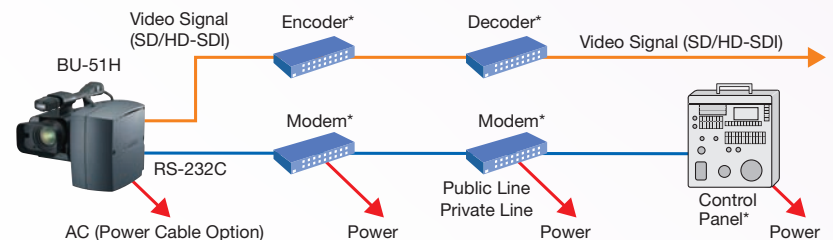

The camera outputs an uncompressed HD-SDI (or SD-SDI) signal. The HD-SDI signal and an SD Composite signal (NTSC or PAL)* can be output simultaneously. The SD signal can be used for monitoring. In addition, the BU-51H features GENLOCK for video synchronization.

*Please request NTSC or PAL format at time of purchase

Photos are simulated

BU-51H System Configuration Examples

For Short Distance Control

For Long Distance Control

*Optional items to be supplied from third party vendors.