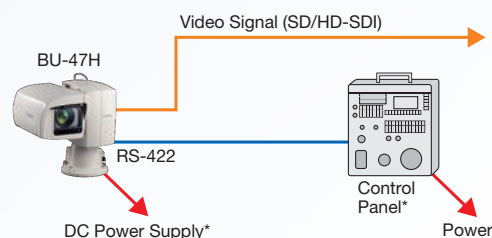

As the control protocol is non-proprietary and open to the public, a user or system integrator can provide their own control system or contract with a third party provider.

VARIETY OF OUTPUTS

The camera outputs an uncompressed HD-SDI (or SD-SDI) signal. The HD-SDI signal and an SD Composite signal (NTSC or PAL)* can be output simultaneously. The SD signal can be used for monitoring. In addition, the BU-47H features GENLOCK for video synchronization.

For Short Distance Control

For Long Distance Control

*Optional items to be supplied from third party vendors.

BU-51H

Indoor Remote Control Pan-Tilt System

The BU-51H is a highly versatile turnkey HD Pan-Tilt-Zoom camera system intended to address a wide range of indoor applications. It features a pan-tilt head, a built-in 20X zoom lens, and a 3 CCD HD video camera all housed in an elegant design. The system offers extensive control of the pan-tilt head, lens functions, and key camera CCU adjustments. The system was specifically designed to achieve an excellent HD cost-performance optimization.