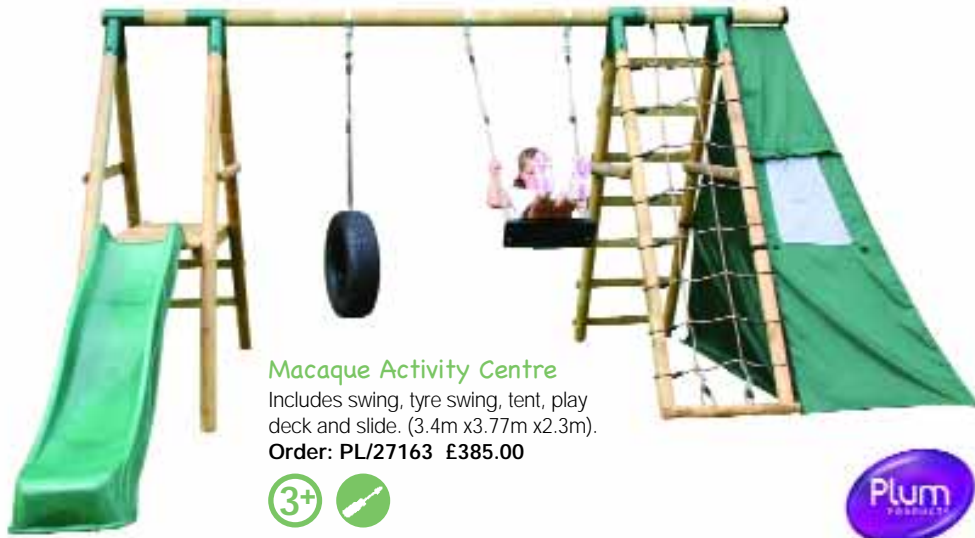

Order: PL/25008 £65.00

Ogo

"Oh, go outside and play!" This versatile game which uses two bouncy discs and soft rubber stranded balls, is suitable for the smallest of children to the oldest, and is just as much fun when playing solo, in two's or larger groups. Perfect too for those who are yet to develop the coordination required by many such games as it's available in two sizes of disc. This fabulous toy can be used for "Frisbee" style games, volleyball, quick cricket, tennis or in any number of games!

Order: Ogo/S(small) £12.50

Order: Ogo/L(large) £18.50

Play House

Easy to assemble, all fitting supplied, made from premium fsc treated timber. (1.17m x 1.17m x 1.43m) Rounded corners for added safety.

Order: PL/25002 £130.00

All these Plum products come with 1 year warranty against all manufacturers defects

NB. Delivery is included for all items on all Plum products.

Macaque Activity Centre

Includes swing, tyre swing, tent, play deck and slide. (3.4m x3.77m x2.3m).
Order: PL/27163 £385.00

Silverback Activity Centre

Includes play area with access through roll-up door, balcony area, free-standing slide, single swing, two seat glider, double height rock wall, double height deck, single height deck with stepping rungs, wooden and fabric barriers, large curved roof and flag. (3.5m 3.7m x 3m)
Order: PL/27183 £699.00