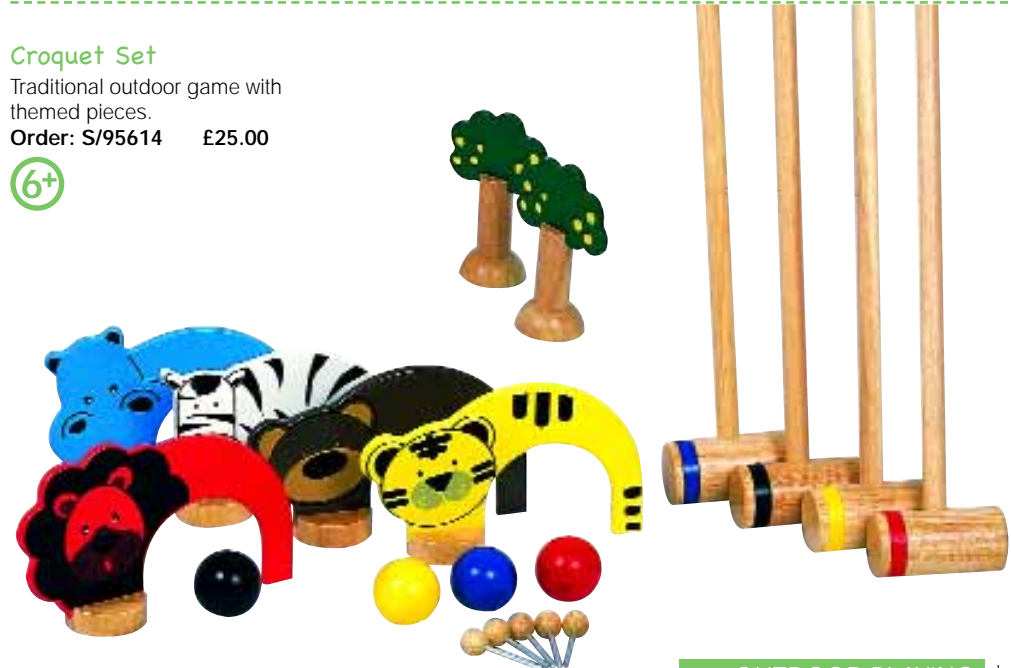

Croquet Set
Traditional outdoor game with themed pieces.
Order: S/95614 £25.00

6+