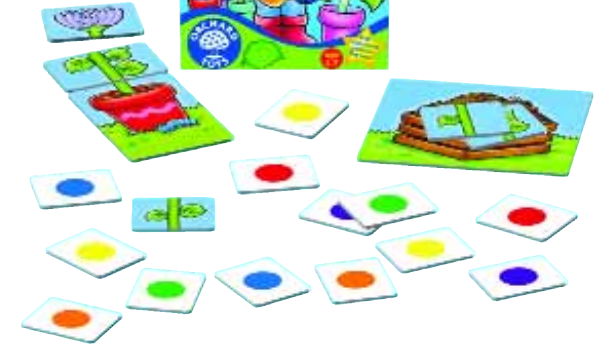

4+

Scaredy Cat
Fun counting and matching game.
Order: O/010 £6.00

Greedy Gorilla
Learning the difference between healthy and junk food can be great fun – especially when you have a cheeky gorilla who burps throughout the game!
Order: O/041 £10.00

What a Performance
An exciting, action packed game for the whole family.
Order: O/047 £15.00

Gingerbread House
This scrumptious jigsaw really does look good enough to eat!
Order: O/261 £8.50

What's Rubbish
Interactive game with 3-D wheelie-bin to educate about recycling rubbish.
Order: O/058 £10.00

3+

3+

3+

5+

New Flowerpot Game
Grow the flower with the most leaves in this fun, colour matching and counting game.
Order: O/021 £6.00

Playground
Action packed jigsaw that encourages discussion through play.
Order: O/252 £8.50

Fire Engine Jigsaw
A roaring success with the boys! This popular jigsaw puzzle is a winner every time.
Order: O/258 £8.50

Flash Cards
Colourful cards to aid early reading and counting. 4yrs+.
Order: O/019 £6.00

Shopping List
A fun and interactive shopping game. A favourite in the classroom as well as at home.
Order: O/003 £6.00

4+

NEW

3+

3+

3+

3+