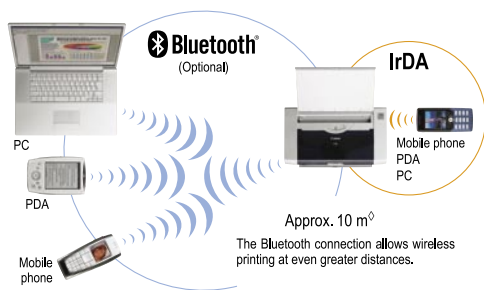

PIXMA iP90 Portable Bubble Jet Printer

Canon

advanced simplicity®

The ultimate portable printing solution.

PIXMA – A REVOLUTION IN PRINTING

PIXMA is the direct result of Canon's expertise in print-head technology, photography and copying. Canon's new PIXMA range features FINE print-head technology which places microscopic ink droplets on the page with unparalleled accuracy and consistency. PIXMA delivers superior quality to your photographic and document printing with unsurpassed speed and reliability.

PERFORMANCE ON THE RUN

The PIXMA iP90 is everything you'd expect from a high performance desktop printer, in a lightweight, portable design. It combines impressive document print speeds and outstanding quality photo printing with the convenience of direct printing from PictBridge compatible digital cameras. The optional Portable Kit (battery and charger) is designed to complement the printer style and offer even greater mobile convenience. The optional Automobile Power Unit enables printing and battery recharging from your car, for convenient printing when you're on the road.

WIRELESS PRINTING CONVENIENCE

The PIXMA iP90 has a built-in infrared interface (IrDA) and optional Bluetooth capability that enables wireless printing². This allows printing of documents, photos, emails and schedules from compatible PDAs, mobile phones and laptops. The result of which is complete mobile printing freedom.