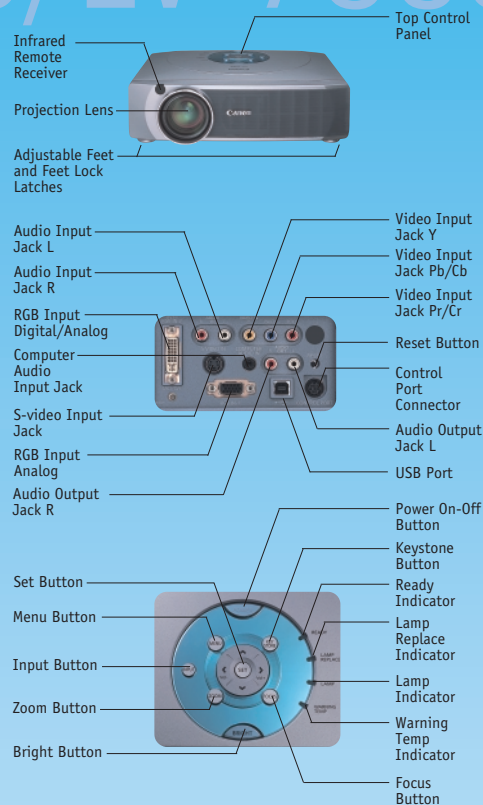

LV-7355/LV-7350

Nomenclature

Specifications

Type: Ultra-portable LCD Projector
LCD Panel: 0.9" polysilicon active matrix TFT x 3. 4:3 aspect ratio
Number of Pixels: 786,432 1,024(H) x 768(V)
Supported Display Standards: Native XGA, SXGA (Compression), SVGA, VGA
Light Source: 200W UHP lamp
Brightness (Brighter mode/True Color mode): LV-7355: 2,200/1,900 ANSI lumens, LV-7350: 1,800/1,500 ANSI lumens
Uniformity: 85%
Contrast Ratio: 350:1 (All white/All black)
Horizontal Resolution: 800 TV lines
Projection Lens: 25.7 to 37.9 mm, F1.7 to 2.44, 1.5X zoom
Lens Shifting: 9:1
Elevation Adjustment: Up by 15.6° (One-touch adjustment)
Projected Image Size (Projection Distance): **WIDE mode:** 45" (3.9 ft.), 100" (9.2 ft.), 150" (13.8 ft.), 200" (18.4 ft.), 300" (28.2 ft.) **TELE mode:** 30" (3.9 ft.), 68" (9.2 ft.), 100" (13.8 ft.), 134" (18.4 ft.), 200" (28.2 ft.)
Digital Keystone Distortion Compensation Angle: ±20° (vertical), ±10° (horizontal)
Color System: NTSC/PAL/SECAM/NTSC 4.43/PAL-M/PAL-N
Supported Computers: IBM PC compatible, Macintosh, PC98, workstation (Some workstations are not supported.)
Scanning Frequency: 15 to 100kHz for horizontal sync., 50 to 100Hz for vertical sync., 140MHz for dot clock
Audio Output: 1W monaural
Built-in Speaker: 1.6 x 1.2 in., x1
Rated Supply Voltage: 100 to 120/200 to 240V AC, 50/60Hz
Power Consumption: 300W
Ambient Operation Temperature: 41 to 95°F (5 to 35°C)
Storage Temperature: 14 to 140°F (-10 to 60°C)
Dimensions (W x H x D): 13.1 x 3.5 x 9.6 in./331.5 x 89.5 x 244.1 mm excluding legs. (Legs: 0.5 in./11.5 mm)
Weight of Main Unit: Approx. 9.46 lbs. (4.3kg)

All specifications are subject to change without notice. Canon is a registered trademark of Canon, Inc.