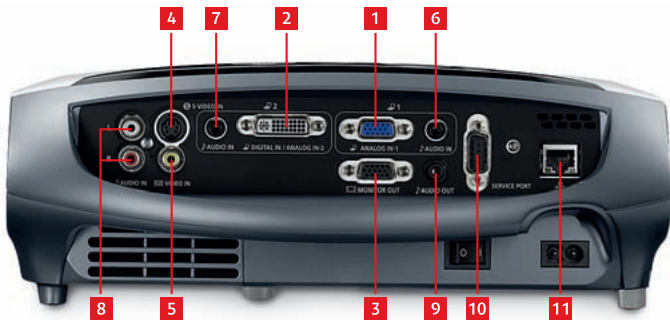

CONNECTORS Analogue RGB Input 1 Digital RGB / Analogue RGB Input 2 Analogue RGB Output S-Video Input Composite Video Input Audio Input 1 Audio Input 2 Audio Input 3 Audio Output Service Port / Projector Control Network Port	Mini D-Sub 15-pin (Component Video via optional cable) DVI-I 29-pin, HDCP compatible Mini D-Sub 15-pin Mini DIN 4-pin RCA x 1 3.5mm stereo mini-jack 3.5mm stereo mini-jack RCA x 2 (L/R) 3.5mm stereo mini-jack (variable level) Mini D-Sub 9-pin RJ-45
MECHANISMS Front Elevation Mechanism Rear Adjustment Mechanism	Mechanical foot, 10° maximum image elevation One rotary foot for fine adjustment
RATINGS Dimensions (W x H x D) Weight Power Source Power Consumption Noise Level Operating Environment Storage Environment Warranty	317mm x 111mm x 336mm 3.3kg 100V - 240V AC, 50/60Hz Normal Mode: 239W / Quiet Mode: 196W / Sleep: 10W / Standby: 0.7W Normal Mode: 35dBA / Quiet Mode: 29dBA +5°C to +40°C -10°C to +50°C 3 years
All data is based on Canon's standard testing methods. This Leaflet and the specifications of the product have been developed prior to the date of product launch. Specifications are subject to change without notice. ™and ®: All company and/or product names are trademarks and/or registered trademarks of their respective manufacturers in their markets and/or countries.	

Connectivity

- 1 Mini D-sub 15-pin: Analogue RGB Input 1, Component Video
- 2 DVI-I 29-pin: Digital RGB / Digital Video / Analogue RGB Input 2
- 3 Mini D-sub 15-pin: Analogue RGB (Monitor) Output
- 4 Mini DIN 4-pin: S-Video Input
- 5 RCA x 1: Composite Video Input
- 6 3.5mm mini-jack: Stereo Audio Input 1 (for 1)
- 7 3.5mm mini-jack: Stereo Audio Input 2 (for 2)
- 8 RCA x 2 (L/R): Stereo Audio Input 3 (for 4, 5)
- 9 3.5mm mini-jack: Stereo Audio Output (Variable level)
- 10 Mini D-Sub 9-pin: Service Port (RS-232C)
- 11 RJ-45: Network Connection