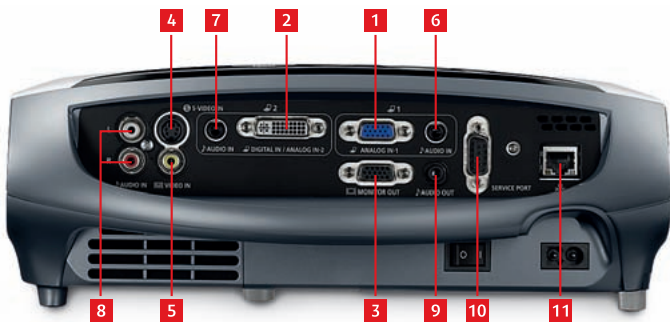

CONNECTORS Analogue RGB Input 1 Digital RGB / Analogue RGB Input 2 Analogue RGB Output S-Video Input Composite Video Input Audio Input 1 Audio Input 2 Audio Input 3 Audio Output Service Port / Projector Control Network Port	Mini D-Sub 15-pin (Component Video via optional cable) DVI-I 29-pin, HDCP compatible Mini D-Sub 15-pin Mini DIN 4-pin RCA x 1 3.5mm stereo mini-jack 3.5mm stereo mini-jack RCA x 2 (L/R) 3.5mm stereo mini-jack (variable level) Mini D-Sub 9-pin RJ-45
MECHANISMS Front Elevation Mechanism Rear Adjustment Mechanism	Mechanical foot, 10° maximum image elevation One rotary foot for fine adjustment
RATINGS Dimensions (W x H x D) Weight Power Source Power Consumption Noise Level Operating Environment Storage Environment Warranty	317mm x 111mm x 336mm 3.3kg 100V - 240V AC, 50/60Hz Normal Mode: 294W / Quiet Mode: 228W / Sleep: 10W / Standby: 0.7W Normal Mode: 35dBA / Quiet Mode: 29dBA +5°C to +40°C -10°C to +50°C 3 years
All data is based on Canon's standard testing methods. This Leaflet and the specifications of the product have been developed prior to the date of product launch. Specifications are subject to change without notice. ™and ®: All company and/or product names are trademarks and/or registered trademarks of their respective manufacturers in their markets and/or countries.	

Connectivity

- 1 **Mini D-sub 15-pin:** Analogue RGB Input 1, Component Video
- 2 **DVI-I 29-pin:** Digital RGB / Digital Video / Analogue RGB Input 2
- 3 **Mini D-sub 15-pin:** Analogue RGB (Monitor) Output
- 4 **Mini DIN 4-pin:** S-Video Input
- 5 **RCA x 1:** Composite Video Input
- 6 **3.5mm mini-jack:** Stereo Audio Input 1 (for 1)
- 7 **3.5mm mini-jack:** Stereo Audio Input 2 (for 2)
- 8 **RCA x 2 (L/R):** Stereo Audio Input 3 (for 4, 5)
- 9 **3.5mm mini-jack:** Stereo Audio Output (Variable level)
- 10 **Mini D-Sub 9-pin:** Service Port (RS-232C)
- 11 **RJ-45:** Network Connection