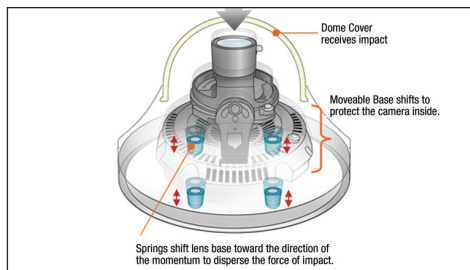

Key Features

- Vandal Resistant Housing
- 82° Wide Angle Lens with 2.4x Optical Zoom
- Progressive Scan CCD
- Exceptional Low Light Performance
- Color Video down to 0.2 Lux*
- Auto Day/Night with Digital Night Mode
- Smart Shade Control
- M-JPEG and MPEG-4 Video
- Advanced **DiGiC NET** Processor

The Canon VB-C500VD features a vandal-resistant dome.