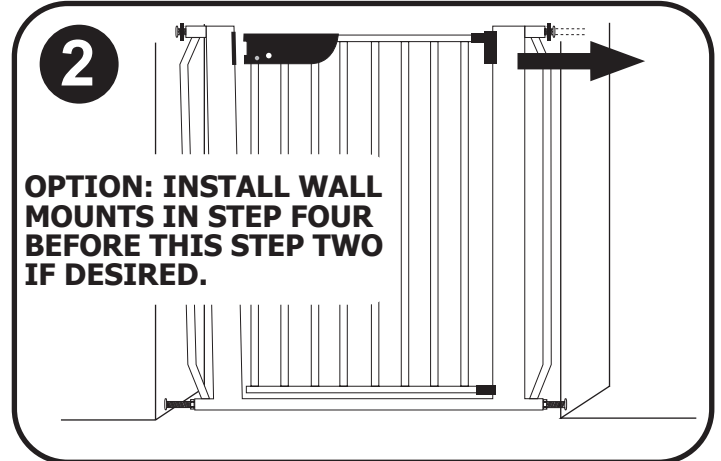

# AUTOLOCK PRESSURE GATE - MODEL PG-35

FOR OPENINGS 29" X 33 1/4" (74cm - 85cm)

## ASSEMBLY INSTRUCTIONS

THIS GATE IS NOT RECOMMENDED FOR TOP OF STAIRWAY USE.

1. Extend both bottom extension rods to wall centering gate in opening, expanding no more than 2 1/4" (6 cm). Tighten in place with wrench.

3. Extend latch side top expansion rods to close gap until gate securely engages with latch.

**OPTION**  
EXTRA WALL  
MOUNTING DISKS

4. For a more secure gate, install wall mounts to seat top expansion rods.