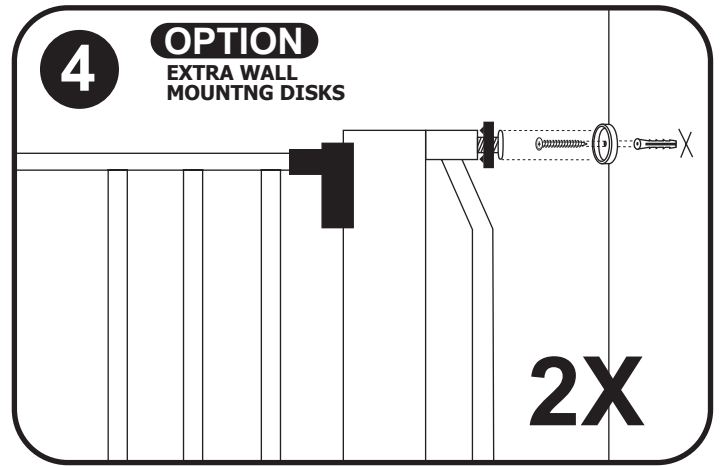

# AUTOLOCK PRESSURE GATE - MODEL PG-35

FOR OPENINGS 29" X 33 1/4" (74cm - 85cm)

## ASSEMBLY INSTRUCTIONS

THIS GATE IS NOT RECOMMENDED FOR TOP OF STAIRWAY USE.

1. Extend both bottom extension rods to wall centering gate in opening, expanding no more than 2 1/4" (6 cm). Tighten in place with wrench.

**OPTION: INSTALL WALL MOUNTS IN STEP FOUR BEFORE THIS STEP TWO IF DESIRED.**

2. Extend top hinge-side extension rods to match the same distance as the bottom expansion rods on that side. Tighten black washers (A) to secure.

3. Extend latch side top expansion rods to close gap until gate securely engages with latch.

**OPTION**  
EXTRA WALL  
MOUNTING DISKS

4. For a more secure gate, install wall mounts to seat top expansion rods.