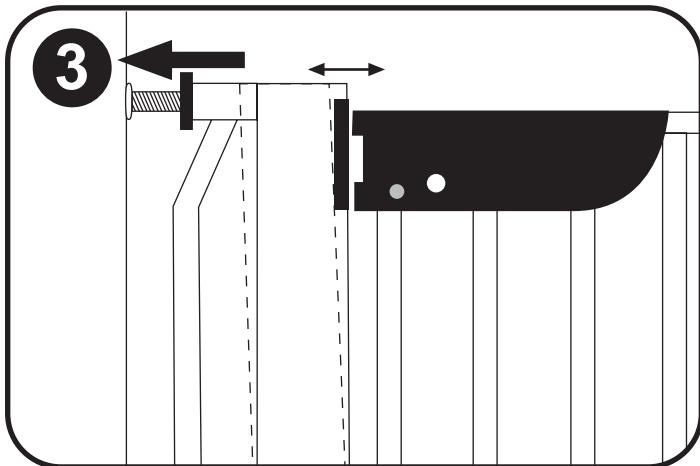

# AUTOLOCK PRESSURE GATE - MODEL PG-35

FOR OPENINGS 29" X 33 1/4" (74cm - 85cm)

## ASSEMBLY INSTRUCTIONS

THIS GATE IS NOT RECOMMENDED FOR TOP OF STAIRWAY USE.

1. Extend both bottom extension rods to wall centering gate in opening, expanding no more than 2 1/4" (6 cm). Tighten in place with wrench.

**OPTION: INSTALL WALL MOUNTS IN STEP FOUR BEFORE THIS STEP TWO IF DESIRED.**

2. Extend top hinge-side extension rods to match the same distance as the bottom expansion rods on that side. Tighten black washers (A) to secure.

3. Extend latch side top expansion rods to close gap until gate securely engages with latch.

**OPTION**  
EXTRA WALL  
MOUNTING DISKS

4. For a more secure gate, install wall mounts to seat top expansion rods.