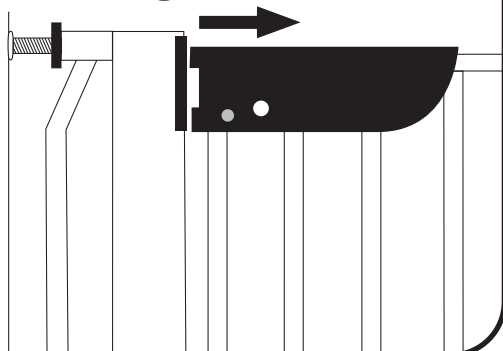

## ASSEMBLY INSTRUCTIONS

THIS GATE IS NOT RECOMMENDED FOR TOP OF STAIRWAY USE.

1. Extend both bottom extension rods to wall centering gate in opening, expanding no more than 2 1/4" (6 cm). Tighten in place with wrench.

**OPTION: INSTALL WALL MOUNTS IN STEP FOUR BEFORE THIS STEP TWO IF DESIRED.**

2. Extend top hinge-side extension rods to match the same distance as the bottom expansion rods on that side. Tighten black washers (A) to secure.

3. Extend latch side top expansion rods to close gap until gate securely engages with latch.

**OPTION**  
EXTRA WALL  
MOUNTING DISKS

4. For a more secure gate, install wall mounts to seat top expansion rods.

### FOR OPENING:

Press red button and slide latch toward hinge side of gate.