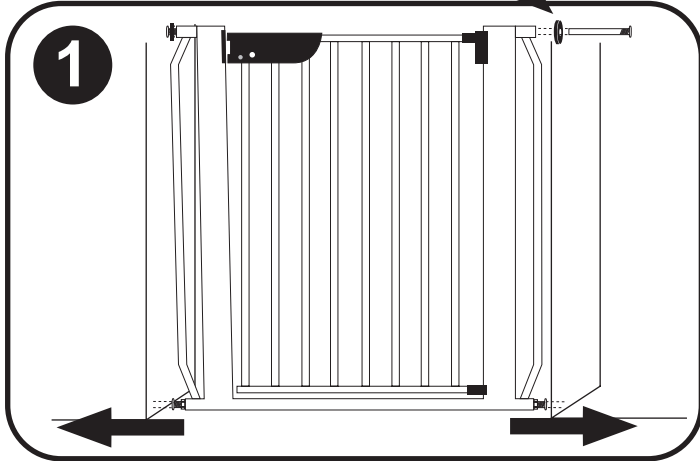

# AUTOLOCK PRESSURE GATE - MODEL PG-35

FOR OPENINGS 29" X 33 1/4" (74cm - 85cm)

## ASSEMBLY INSTRUCTIONS

THIS GATE IS NOT RECOMMENDED FOR TOP OF STAIRWAY USE.

1. Extend both bottom extension rods to wall centering gate in opening, expanding no more than 2 1/4" (6 cm). Tighten in place with wrench.

3. Extend latch side top expansion rods to close gap until gate securely engages with latch.

**OPTION**  
EXTRA WALL  
MOUNTING DISKS

4. For a more secure gate, install wall mounts to seat top expansion rods.