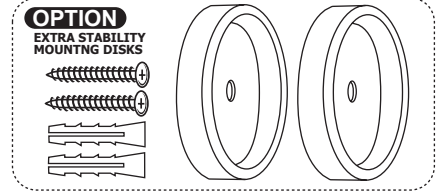

# AUTOLOCK PRESSURE GATE - MODEL PG-35

FOR OPENINGS 29" X 33 1/4" (74cm - 85cm)

## ASSEMBLY INSTRUCTIONS

THIS GATE IS NOT RECOMMENDED FOR TOP OF STAIRWAY USE.

1. Extend both bottom extension rods to wall centering gate in opening, expanding no more than 2 1/4" (6 cm). Tighten in place with wrench.