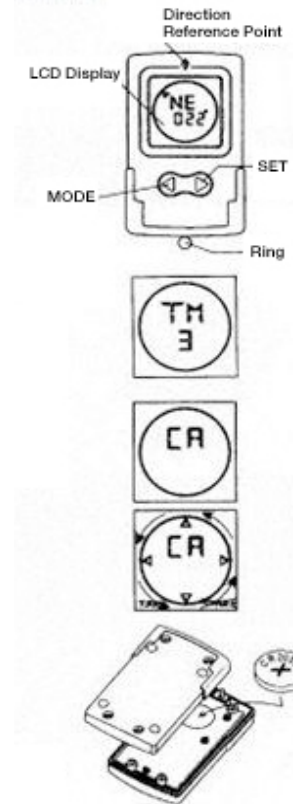

To set auto shut off for 1-6 minutes

1. Press "MODE" twice until TM3 appears on LCD Readout
2. Press "SET" to change display time from 1 – 6 minutes
3. Once time is selected press "MODE" to confirm setting.

To Calibrate

1. When "WARN" displays on LCD readout calibration is required
2. Press "MODE" twice until "CA" appears on LCD readout
3. Press "SET" once and the LCD readout will flash "TURN TWICE"
4. Turn compass slowly twice (360 degrees x 2)
5. Press "SET". Your compass is now calibrated

Note: Calibration is required after replacing battery.

Battery: Lithium battery #CR2032 included

NOTE: Keep your compass as level as possible during all procedures

Once calibrated properly, the LCD display will show the direction you are facing while looking through the binocular. The small triangle containing the letter "N" will always point to the north.