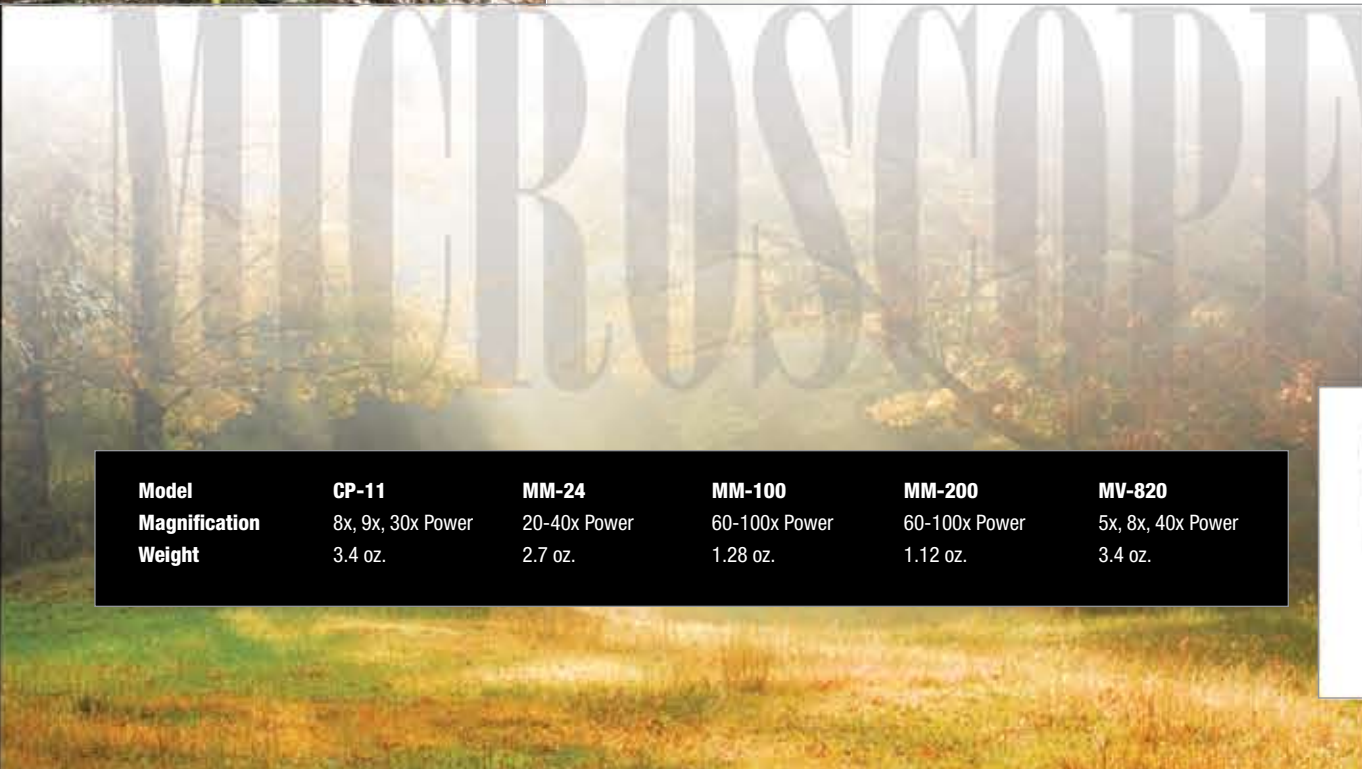

60-100x Power Microscope

NEW!

MicroView™

MV-820

5x, 8x, 40x
8x20mm Monocular,
5x stand Magnifier,
Precision 40x Portable
Microscope.

Model	CP-11	MM-24	MM-100	MM-200	MV-820
Magnification	8x, 9x, 30x Power	20-40x Power	60-100x Power	60-100x Power	5x, 8x, 40x Power
Weight	3.4 oz.	2.7 oz.	1.28 oz.	1.12 oz.	3.4 oz.