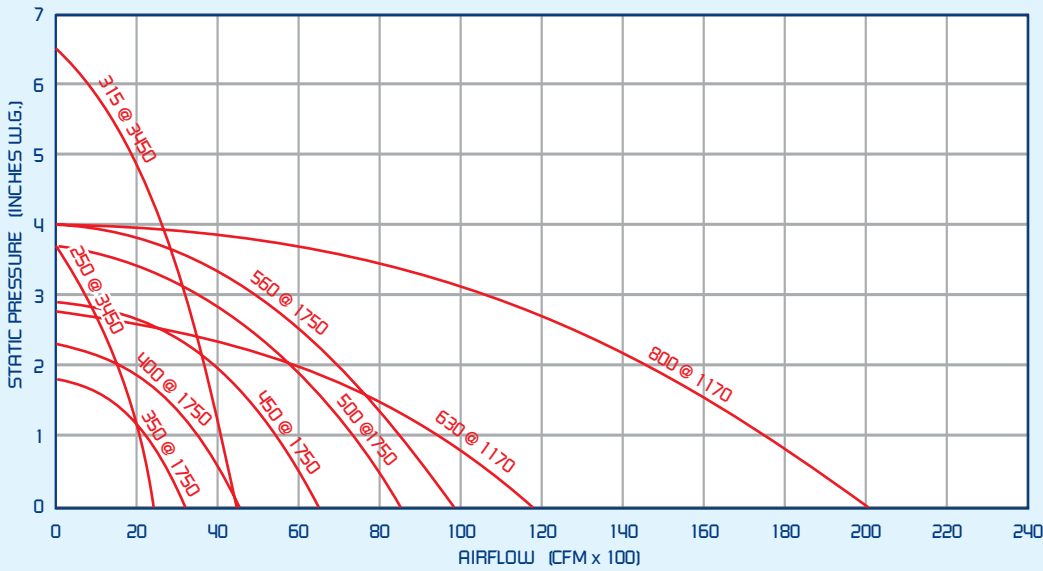

60 Hz DIRECT DRIVE PERFORMANCE

MOTOR CHART			
SIZE	RPM	HP	FRAME
250	3450	1	L56
315	3450	5	184T
350	1750	1	143T
400	1750	1.5	145T
450	1750	3	182T
500	1750	5	184T
560	1750	5	184T
630	1170	5	215T
800	1170	10	256T