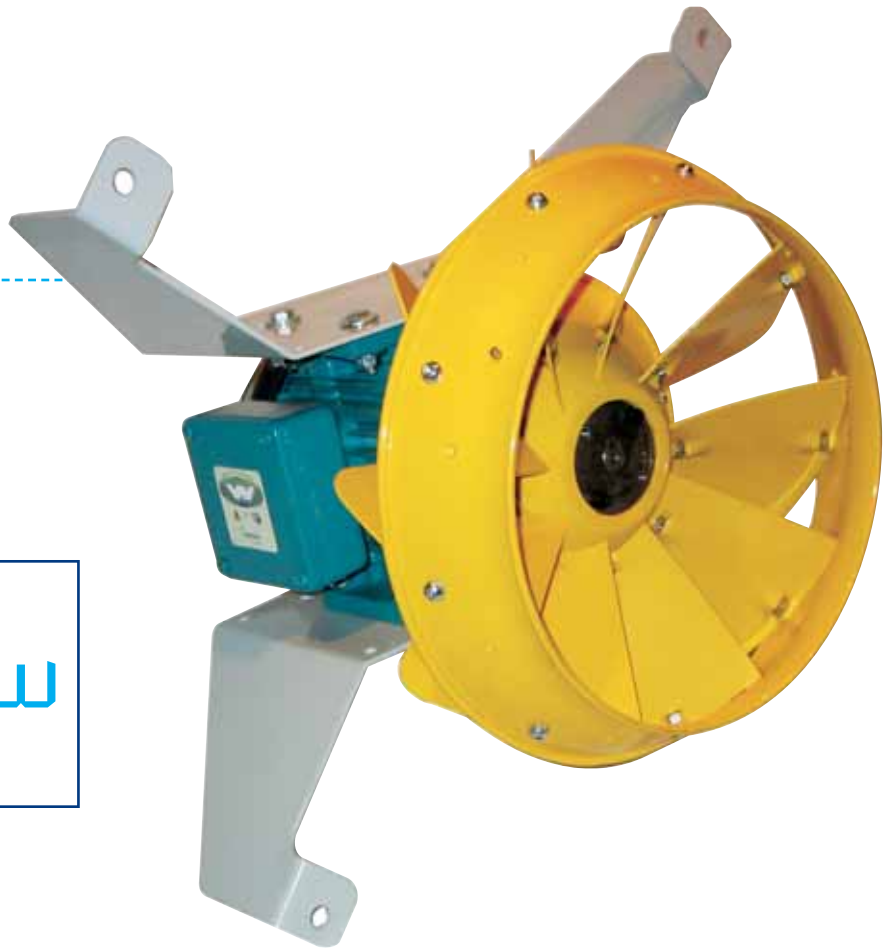

COOLING FANS

*better AIRFLOW
by DESIGN™*

**MNC
MIXED FLOW
FAN**

- High capacity 'MF' mixed flow impellers
- Exceptionally quiet, rapid heat dissipation
- Compact, efficient & non-overloading
- Multiple blade settings available
- Exact performance matching
- Custom mounting arrangements available
- Standard NEMA motors
- Capacities to 20,000 cfm

60 Hz DIRECT DRIVE PERFORMANCE

MOTOR CHART			
SIZE	RPM	HP	FRAME
250	3450	1	L56
315	3450	5	184T
350	1750	1	143T
400	1750	1.5	145T
450	1750	3	182T
500	1750	5	184T
560	1750	5	184T
630	1170	5	215T
800	1170	10	256T