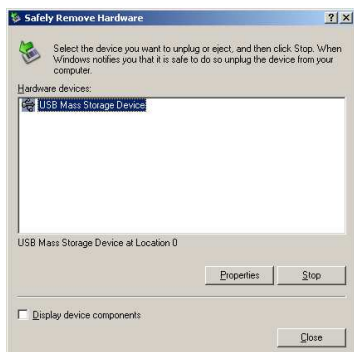

4. REMOVING YOUR USB DATASTICK

Simply click on the "Safely Remove Hardware" icon in the lower right corner of your Start Menu. A window will open up asking you which device you want to unplug. Click on "USB Mass Storage Device" and click on STOP. Then when prompted at the next window, click on "USB Mass Storage Device" and the click OK. In the lower right corner of your screen you will see a message confirming your USB DataStick is safe to remove.