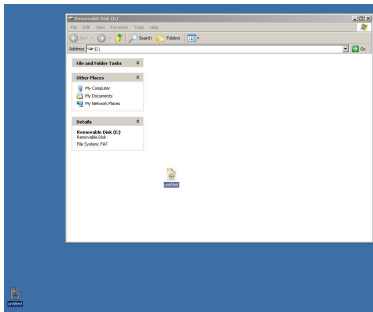

1. LOCATING YOUR USB SLOT(S)

Most computers have USB slots on the front panel, while others may be located in the back of the machine. Occasionally, the front/external USB ports on some new computers are un-powered. If so, connecting instead to the ports on the back of the computer will usually solve the issue.

2. INSERT THE DRIVE INTO THE USB SLOT

Most USB DataSticks have a removable cap which will reveal the USB drive, while others have a notch you must push up to expose the USB drive. Then simply plug your DataStick into the USB slot and your computer will recognize a device has been inserted. If your USB drive comes with drives, be sure to run the install disc to install the drives. Otherwise Windows will automatically recognize the device and you will be prompted to choose an action to take with the drive.