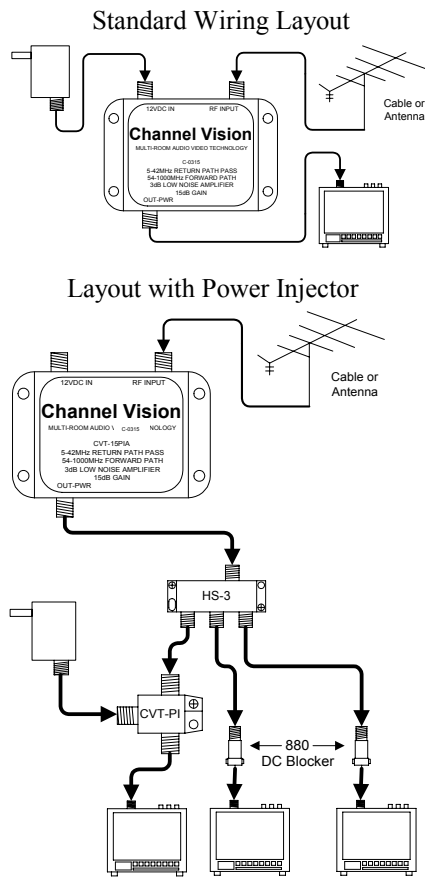

CHANNEL VISION™ Central

C-0315 15dB RF Amplifier

Description

Channel Vision's 15dB power injected inline amplifier provides the lowest induced noise figure available and is designed with the future in mind. Unlike other RF amplifiers, the C-0315 features a bi-directional return path for

Instructions

Step 1: Mount amplifier.

Step 2: Connect cable or antenna signal to the INPUT jack.

Step 3: Connect OUTPUT jack to distribute signal to all the TV's in the house.

Step 4: Connect power to 12VDC input, or use PIA (power injector) for remote power capability. *Note:* must use DC passive splitters.

Warning

To prevent fire or shock hazard, do not expose this appliance to rain or moisture

Please Note:

The unused trunk line connector of the last outlet device in each trunk line MUST BE TERMINATED using a 75Ω terminator (model 2101).