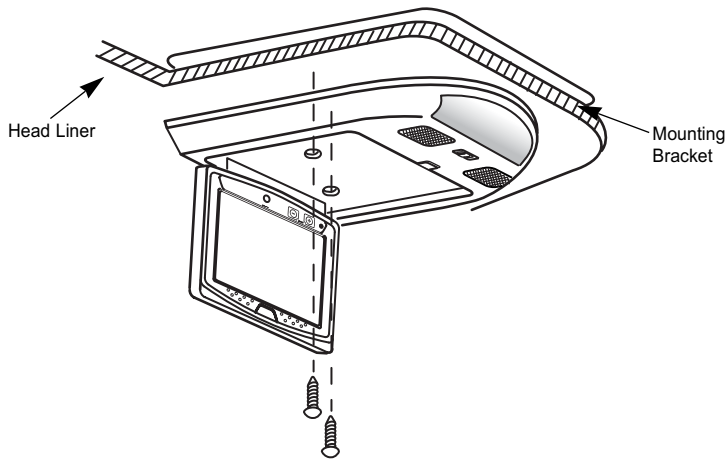

NOTE: The OHM643 monitor displays video images only. It does not provide audio output. Refer to the owner's manual of the connected device for information on audio output.

OWNER'S MANUAL

INSTALLATION

The OHM643 is an overhead, fold-down 6.4" monitor with an Infrared (IR) eye. It will accept a video signal from any video source with composite video out. The IR eye will work directly with any Clarion video source product with an IR Eye Input.

1. Look over the vehicle for a location for the monitor. Each vehicle is different and locations will vary. Make sure the monitor will not interfere with the driver.
2. Once a location has been determined, connect the IR, A/V RCAs and power cables to the designated sources.
3. Screw the bracket to the headliner. Use short screws so as not to damage the roof.
4. Plug the cable into the monitor's 8 Pin Din connector. Mount the monitor with the provided hardware.