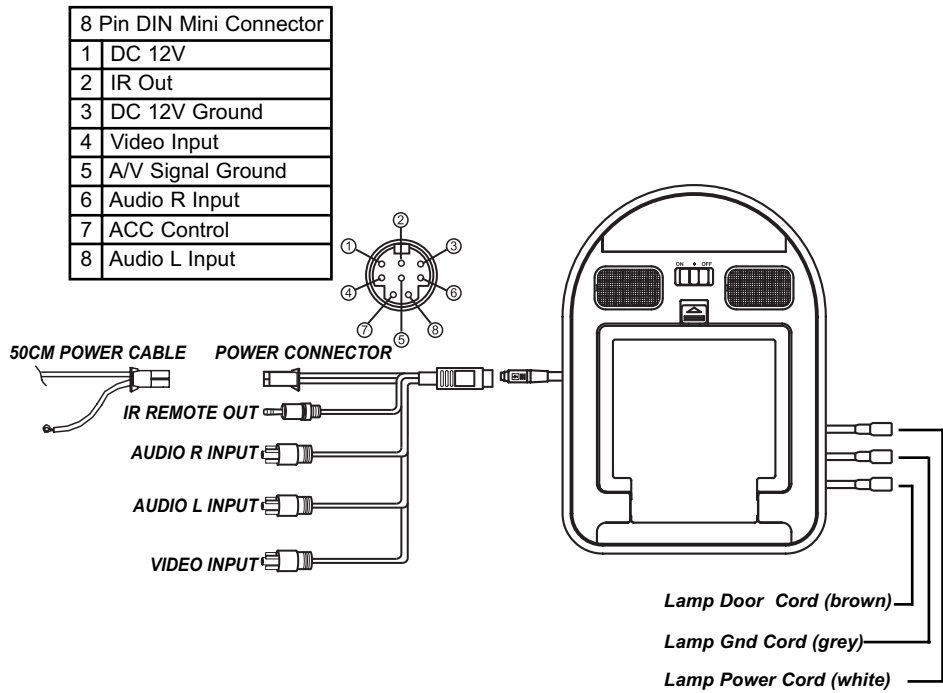

PACKAGE CONTENTS

- 6.4" monitor
- 5m long cable with 5 male connectors (A/V, Power/Ground, 3.5mm IR)
- 50cm 2pin power cable
- Mounting Gasket
- Mounting Bracket
- Hardware
- Owner's Manual
- Warranty Card

BUTTON AND CONNECTOR LOCATIONS

- | | |
|--------------------------|---------------------------|
| ① Dome Light Switch | ⑥ Lamp Power Cord (brown) |
| ② Monitor Release Button | ⑦ Lamp Ground Cord (grey) |
| ③ Picture Select Up | ⑧ Lamp Door Cord (white) |
| ④ Picture Select Down | ⑨ 8 Pin DIN Pigtail |
| ⑤ IR Sensor | |

NOTE: The OHM643 monitor displays video images only. It does not provide audio output. Refer to the owner's manual of the connected device for information on audio output.

OWNER'S MANUAL

INSTALLATION

The OHM643 is an overhead, fold-down 6.4" monitor with an Infrared (IR) eye. It will accept a video signal from any video source with composite video out. The IR eye will work directly with any Clarion video source product with an IR Eye Input.

1. Look over the vehicle for a location for the monitor. Each vehicle is different and locations will vary. Make sure the monitor will not interfere with the driver.
2. Once a location has been determined, connect the IR, A/V RCAs and power cables to the designated sources.
3. Screw the bracket to the headliner. Use short screws so as not to damage the roof.
4. Plug the cable into the monitor's 8 Pin Din connector. Mount the monitor with the provided hardware.