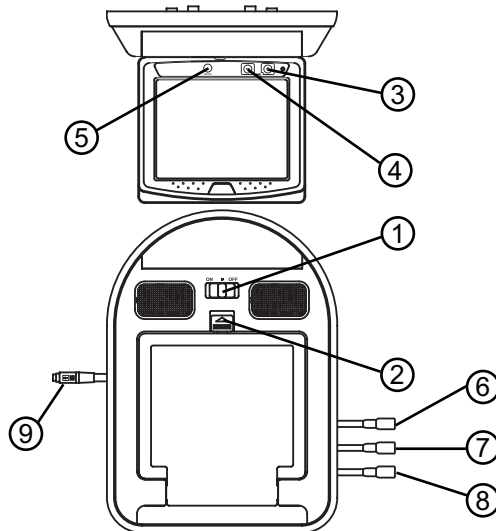

PACKAGE CONTENTS

- 6.4" monitor
- 5m long cable with 5 male connectors (A/V, Power/Ground, 3.5mm IR)
- 50cm 2pin power cable
- Mounting Gasket
- Mounting Bracket
- Hardware
- Owner's Manual
- Warranty Card

BUTTON AND CONNECTOR LOCATIONS

- | | |
|--------------------------|---------------------------|
| ① Dome Light Switch | ⑥ Lamp Power Cord (brown) |
| ② Monitor Release Button | ⑦ Lamp Ground Cord (grey) |
| ③ Picture Select Up | ⑧ Lamp Door Cord (white) |
| ④ Picture Select Down | ⑨ 8 Pin DIN Pigtail |
| ⑤ IR Sensor | |

1. Look over the vehicle for a location for the monitor. Each vehicle is different and locations will vary. Make sure the monitor will not interfere with the driver.
2. Once a location has been determined, connect the IR, A/V RCAs and power cables to the designated sources.
3. Screw the bracket to the headliner. Use short screws so as not to damage the roof.
4. Plug the cable into the monitor's 8 Pin Din connector. Mount the monitor with the provided hardware.