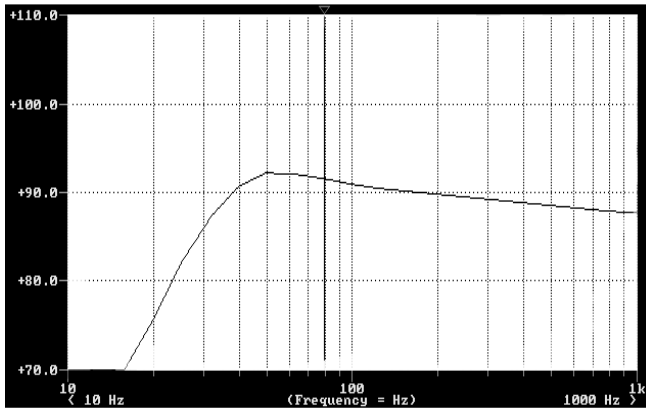

Vented/Bass Reflex

MAXIMUM FLAT

Enclosure Airspace = 1.73ft³

$F_b = 49 \text{ Hz}$

$F_3 = 34 \text{ Hz}$

Port Size = 4" x 13"