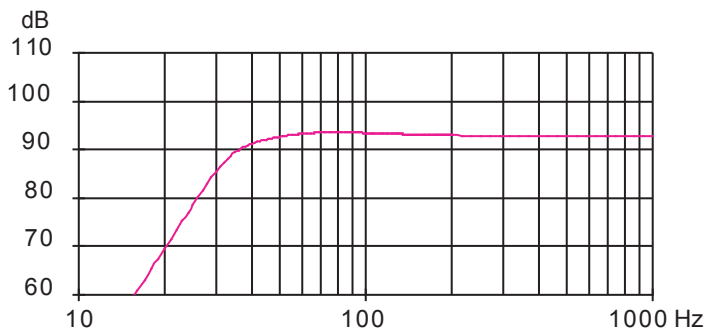

### Thiele/Small Parameters

Outside Dia	8 1/4" (208.4mm)
Mounting Hole	7 1/8" (180.3mm)
Mounting Depth	3 13/16" (96.9mm)
Sensitivity@1W/1m	82.7/85.7
Max. Peak Music	300W
Continuous Power	150W
Nominal Impedance	4/8 Ohms
Re DC Imp (± 10%)	3.50/6.80 Ohms
Le	0.80/3.30mH
V.C. Diameter	1.5" (42.2mm)
V.C. Length	0.981" (24.9mm)
Air Gap	0.314" (8.0mm)
Piston Diameter	6.62" (0.1683m)
Sd	34.5 in <sup>2</sup> (0.0222m <sup>2</sup> )
Vas	0.46ft. <sup>3</sup> (13.03liters)
Fs	47.1Hz
Qts	0.98/0.52
Qes	1.12/0.57
Qms	8.20
Mms	60.8g
Mmd	58.9g
Rms	2.18kg/s
Bl	7.2/14.4 Tm
Speaker Displacement	85in. <sup>3</sup> (R)/65in. <sup>3</sup> (F)
Xmax	0.38" (9.7mm)
Magnet Weight	28 oz.