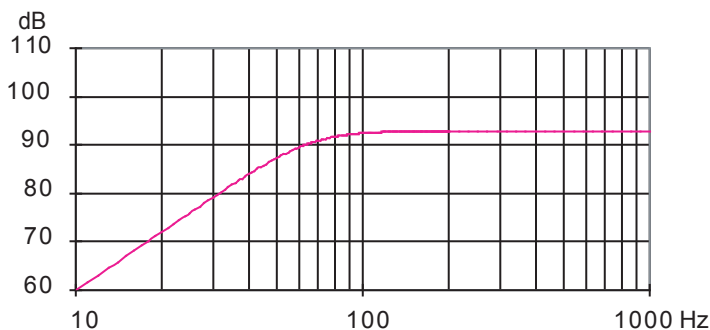

Model: SRW2081

- Polypropylene Cone
- Rubber Surround
- Dual 4 Ohm Heat Resistant Voice Coil
- Rear Vented Pole Piece
- Large Strontium Ferrite Magnet
- Rubber Magnet Cover
- For Small Sealed or Small Vented Design

Maximum Power Handling (Coils in Series) 300W
Continuous Power (Coils in Series) 150W
SPL (Coils in Series) .....85.7dB@1W/1m
Frequency Response 20Hz-1.5kHz
Cone Material .....Polypropylene w/Titanium Deposition
Woofer Magnet .....Strontium Ferrite 28 oz
Woofer Basket .....Stamped Steel
Cone Surround Material .....NBR Rubber

Sealed/Acoustic Suspension

OPTIMUM

Enclosure Airspace (Unfilled) = 0.48 ft³

Enclosure Airspace (Filled) = 0.40 ft³

F₃ = 60 Hz