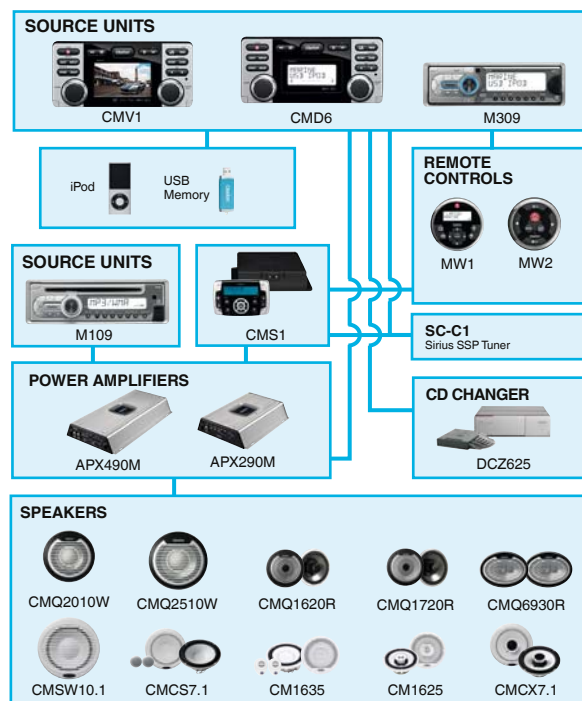

MARINE AUDIO SYSTEM