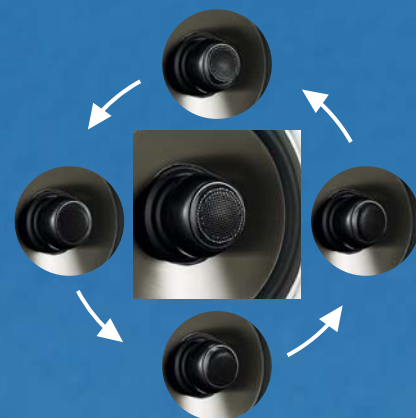

Variable Angle Tweeters

Being on the water is no excuse for second rate sound. That's why Clarion offers high-performance marine speakers that offer the water-resistance and durability you need, plus audiophile-pleasing features such as variable-angle tweeters. With the tweeter angle freely adjustable, you can more precisely create the soundscape you want in a wider variety of on-board installations. Unlike the insular, restricted space of a car, the boat has an open-air environment with special requirements... Clarion has you covered with advanced materials and design.