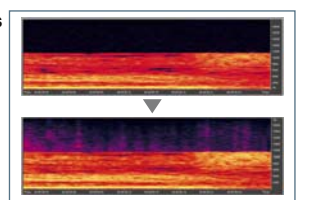

• BBE MP Process

* This Diagram shows only image for function of BBE MP

Bluetooth® Interface

Keep your cell phone or Bluetooth Audio enabled playback device safe and sound in your pocket or purse while enjoying crystal-clear sound through the optional BLT370 Bluetooth transceiver.