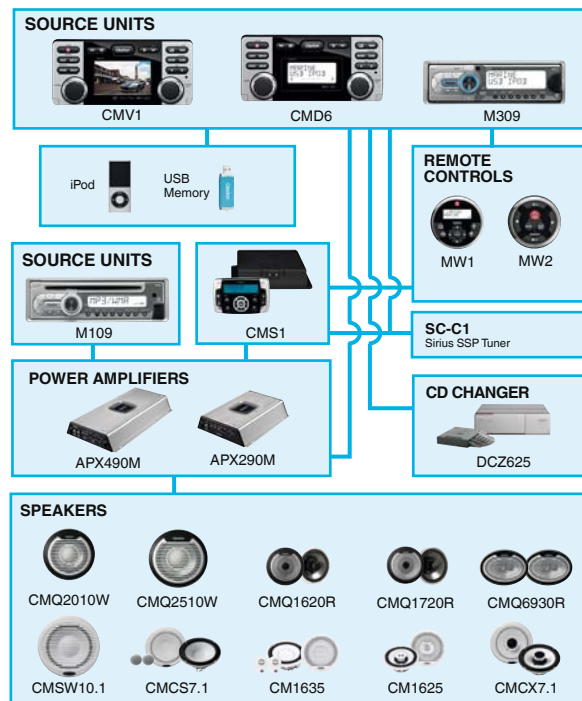

USB Connector even supports playback of WMA/MP3/AAC files.

MARINE AUDIO SYSTEM