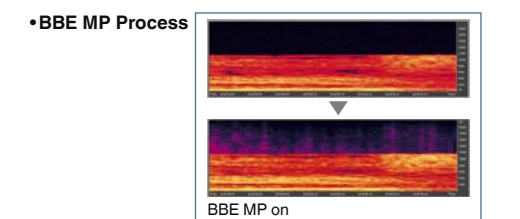

BBE® MP for Better Sounding MP3/WMA/AAC Files

BBE MP (Minimized Polynomial Non-Linear Saturation) Process improves digitally compressed sound such as MP3/WMA/AAC by restoring the harmonics that are lost through compression, thereby reproducing the warmth, details and nuances that you would otherwise miss. BBE MP enhanced harmonics even serve to make regular CDs sound better.

*This Diagram shows only image for function of BBE MP