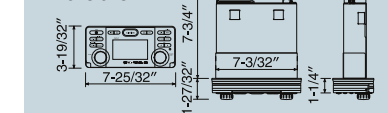

Dimensions

Watertight Flip-down Face reveals loading slot for CD and DVD playback.