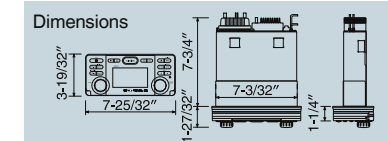

Comprehensive Audio and Video Entertainment

CMV1 is Clarion's first model in the marine category to offer visual entertainment capabilities. It is compatible with a wide array of formats such as DVD and DivX for audiovisual, and WMA/AAC and MP3 for your audio pleasure. It's able to offer a comprehensive AV entertainment experience.

Watertight Flip-down Face reveals loading slot for CD and DVD playback.