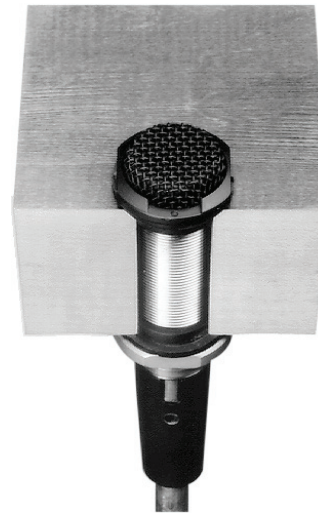

BUTTON MICROPHONES

Uni- and Omni-Directional Professional Tabletop Microphones

ClearOne[®]

A discreet tabletop microphone with excellent pick-up range. Compact and appealing, these button microphones are ideal for custom applications where the microphones are permanently built into the table or panel. They provide outstanding pickup range in either an omni- or uni-directional version.

Superior Audio Performance
+ Excellent pickup range in omni- or uni-directional model
+ Perfect complement to ClearOne's industry-leading professional conferencing systems

> SPECIFICATIONS

Element

Fixed-charge back plate permanently polarized condenser

Output Connector

Integral 3-pin XLRM-type

Dimensions

Unidirectional: 1.18" dia., 2.72" length
Omnidirectional: 1.10" dia., 2.72" length

Weight

Unidirectional: 2.2 oz/66 grams
Omnidirectional: 2.1 oz/63 grams