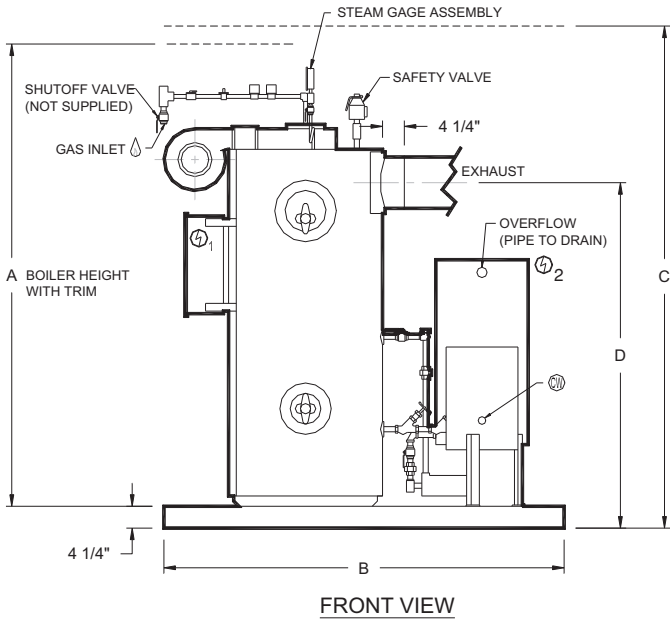

MINIMUM CLEARANCE	
FRONT	18"
SIDES	18"
REAR	18"
TOP	- see dimension "C"

DIMENSIONS

MODEL	A	B	C	D	E	F	G	H
GFB-6	75"	72"	86 1/4"	56 1/4"	48"	33"	44"	22 1/2"
GFB-10	80 1/2"	78"	90 1/4"	62 1/4"	54"	33 1/2"	46"	21 1/2"
GFB-15	86 1/2"	84"	96 1/4"	67 1/4"	54"	35 1/2"	47"	20 1/2"
GFB-20	92 1/2"	90"	100 1/4"	70 1/4"	54"	43"	60"	25"
GFB-30	102"	96"	110 1/4"	77 3/4"	60"	49"	67"	27"
GFB-50	106 1/2"	114"	118 1/4"	83 1/4"	66"	57"	78"	22 1/2"
GFB-60	120"	114"	128 1/4"	89 1/4"	66"	57"	78"	34"

UTILITY CONNECTIONS

120/1 PH

MODEL	BOILER FILL COLD WATER	BLOW DOWN COLD WATER	STEAM OUTPUT LBS/HR	CONDEN -SATE RETURN	BLOWDOWN DRAIN	NATURAL GAS CONSUMPTION FT³/HR	EL1 ELEC-TRICAL	EL2 FOR PUMP		
	1	2		CR	D		1	2		
GFB-6	1/2" NPT	1" NPT	3/4" NPT	207	1" NPT	1 1/2" NPT	1" NPT	260	5.2 AMPS	10 AMPS
GFB-10	1/2" NPT	1" NPT	1" NPT	345	1 1/4" NPT	1 1/2" NPT	1" NPT	420	5.2 AMPS	10 AMPS
GFB-15	1/2" NPT	1 1/4" NPT	1 1/4" NPT	518	1 1/4" NPT	1 1/2" NPT	1 1/4" NPT	630	5.2 AMPS	15 AMPS
GFB-20	1/2" NPT	1 1/4" NPT	1 1/2" NPT	690	1 1/4" NPT	1 1/2" NPT	1 1/4" NPT	840	9.2 AMPS	15 AMPS
GFB-30	1/2" NPT	1 1/4" NPT	2" NPT	1035	1 1/4" NPT	1 1/2" NPT	1 1/2" NPT	1260	9.2 AMPS	20 AMPS
GFB-50	3/4" NPT	1 1/2" NPT	3" NPT	1725	2" NPT	1 1/2" NPT	1 1/2" NPT	2100	**4.4 AMPS	**11 AMPS
GFB-60	3/4" NPT	2" NPT	3" NPT	2070	2" NPT	1 1/2" NPT	2" NPT	2520	**4.4 AMPS	**16.7 AMPS

** 208V / 3PH

NOTE: It is the owners/operators responsibility to meet the recommended minimum water quality requirements.

(NOT TO SCALE)
SECT. **XIV** PAGE **54**
0907
Litho in USA

Cleveland Range reserves right of design improvement or modification, as warranted.