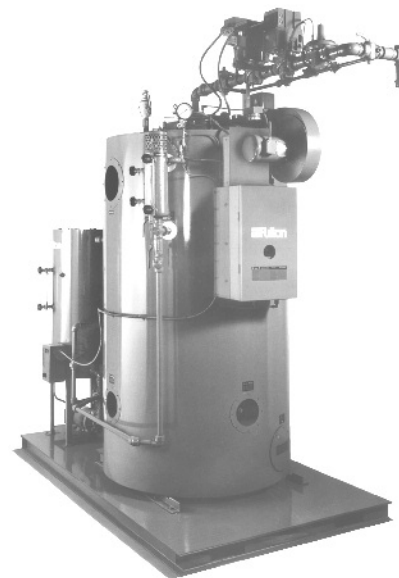

GAS FIRED STEAM BOILERS

MODELS: GFB-6 GFB-15 GFB-30 GFB-60
 GFB-10 GFB-20 GFB-50

Cleveland Standard Features

- Complete skid-mounted and piped, gas fired Steam Boiler with Vertical Return System and Blow Down Separator
- Available for Pressure Ratings from 15 to 150 psi (specify required operating pressure)
- Vertical Tubeless design
- Fully insulated Boiler with top mounted, down-fired burners
- High Temperature Insulation assists thermal efficiency of 80%
- Spinning Cyclonic Flame travels down the entire length of the Combustion Chamber
- Top Flame Retainer increases occupancy time of flue gases to complete combustion process
- Operating Pressure Control and High Limit Pressure Control with Manual Reset
- Water Column with Water Gauge Assembly
- All necessary valves are included
- Automatic Water Feed System with probe type Water Level Controls and single phase Motor for Pump
- Steam Outlet conveniently located at top of Boiler
- Control Panel factory mounted and wired, ready for power connection
- Built and stamped to A.S.M.E. Code
- Registered with the National Board of Boiler & Pressure Vessel Inspectors
- Accepted for use in U.S.D.A. Inspected Facilities

Short Form Specifications

Shall be CLEVELAND Model GFB -____, gas-fired, vertical, tubeless LARGE STEAM BOILER System, ____H.P. (horse power); Complete with Power Burners; Skid mounted and piped with Vertical Condensate Return System and Blow-Down Separator Package; Factory assembled as a self-contained unit, in accordance to U.L. requirements, and A.S.M.E. Section 1 (one) Code; Guaranteed production of _____ pounds of Steam per hour at 212°F.