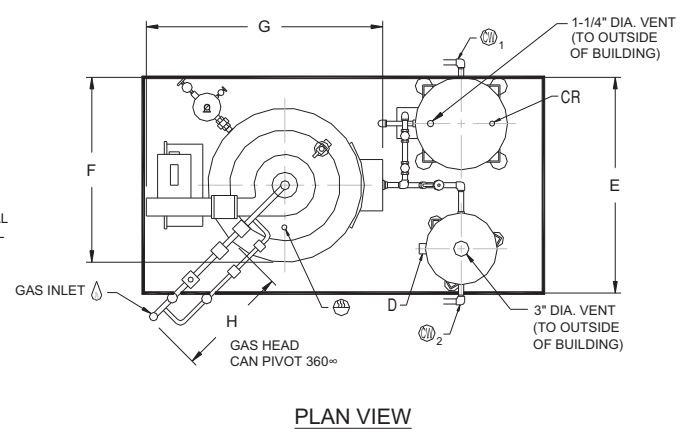

Short Form Specifications

Shall be CLEVELAND Model GFB -____, gas-fired, vertical, tubeless LARGE STEAM BOILER System, ____H.P. (horse power); Complete with Power Burners; Skid mounted and piped with Vertical Condensate Return System and Blow-Down Separator Package; Factory assembled as a self-contained unit, in accordance to U.L. requirements, and A.S.M.E. Section 1 (one) Code; Guaranteed production of _____ pounds of Steam per hour at 212°F.

MINIMUM CLEARANCE	
FRONT	18"
SIDES	18"
REAR	18"
TOP	- see dimension "C"

DIMENSIONS

MODEL	A	B	C	D	E	F	G	H
GFB-6	75"	72"	86 1/4"	56 1/4"	48"	33"	44"	22 1/2"
GFB-10	80 1/2"	78"	90 1/4"	62 1/4"	54"	33 1/2"	46"	21 1/2"
GFB-15	86 1/2"	84"	96 1/4"	67 1/4"	54"	35 1/2"	47"	20 1/2"
GFB-20	92 1/2"	90"	100 1/4"	70 1/4"	54"	43"	60"	25"
GFB-30	102"	96"	110 1/4"	77 3/4"	60"	49"	67"	27"
GFB-50	106 1/2"	114"	118 1/4"	83 1/4"	66"	57"	78"	22 1/2"
GFB-60	120"	114"	128 1/4"	89 1/4"	66"	57"	78"	34"