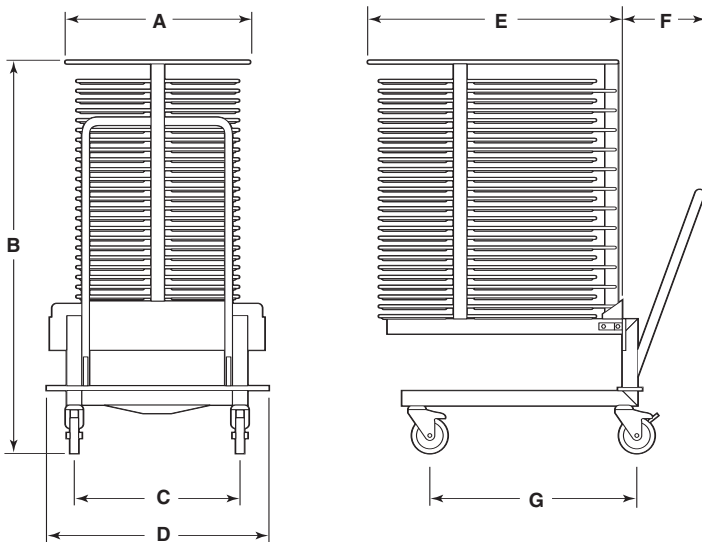

Thermal Cover (for Plate Roll-In Trolley & Shelf Roll-In Trolley)

Model #	Description
CTC-2010	for model 20.10
CTC-1220	for model 12.20
CTC-2020	for model 20.20

Shelf Roll-In Trolley

Model #	Dimensions (inches)						
	A	B	C	D	E	F	G
CSRT-2010	15.08	72.95	13.58	21.06	21.02	5.63	21.14
CSRT-1220	23.18	52.00	21.65	29.13	25.75	7.20	29.03
CSRT-2020	23.18	72.95	21.65	29.13	25.75	7.20	29.03

Shelf Capacity

CSRT-2010	20 (12" by 20" by 2 1/2" steam table pans)
CSRT-1220	12 (18" by 26" full size sheet pans)
CSRT-2020	20 (18" by 26" full size sheet pans)

Plate Roll-In Trolley

Model #	Dimensions (inches)						
	A	B	C	D	E	F	G
CPRT-2010	15.63	72.30	13.58	21.00	26.16	26.00	21.14
CPRT-1220	24.21	51.99	21.65	29.13	33.90	44.41	29.02
CPRT-2020	24.21	72.76	21.65	29.13	33.90	45.81	29.02

Plate Capacity*

CPRT-2010	61
CPRT-1220	74
CPRT-2020	122

* Holds plates up to 12" dia.

NOTES:

Cleveland Range reserves right of design improvement or modification, as warranted.
 Many regional, state and local codes exist and it is the responsibility of the owner and installer to comply with the codes.
 Cleveland Range equipment is built to comply with applicable standards for manufacturers.