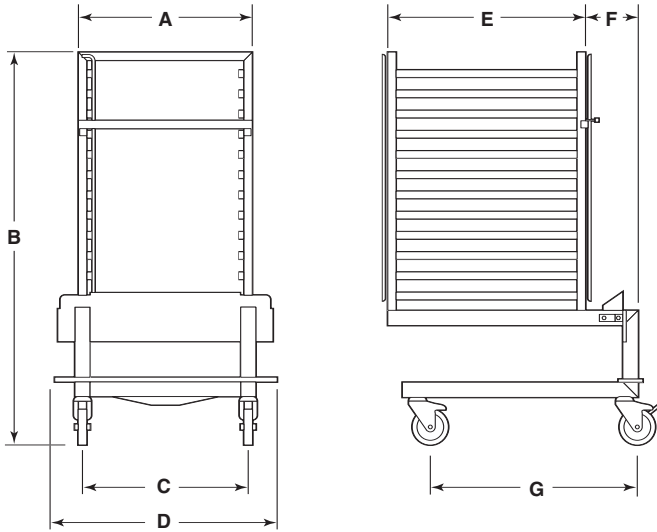

Trolley Systems for Floor Models

Shelf Roll-In Trolley

Model #	Description
CSRT-2010	for model 20.10
CSRT-1220	for model 12.20
CSRT-2020	for model 20.20

Plate Roll-In Trolley

Model #	Description
CPRT-2010	for model 20.10
CPRT-1220	for model 12.20
CPRT-2020	for model 20.20

Thermal Cover (for Plate Roll-In Trolley & Shelf Roll-In Trolley)

Model #	Description
CTC-2010	for model 20.10
CTC-1220	for model 12.20
CTC-2020	for model 20.20

Shelf Roll-In Trolley

Model #	Dimensions (inches)						
	A	B	C	D	E	F	G
CSRT-2010	15.08	72.95	13.58	21.06	21.02	5.63	21.14
CSRT-1220	23.18	52.00	21.65	29.13	25.75	7.20	29.03
CSRT-2020	23.18	72.95	21.65	29.13	25.75	7.20	29.03

Shelf Capacity

CSRT-2010	20 (12" by 20" by 2 1/2" steam table pans)
CSRT-1220	12 (18" by 26" full size sheet pans)
CSRT-2020	20 (18" by 26" full size sheet pans)

Plate Roll-In Trolley

Model #	Dimensions (inches)						
	A	B	C	D	E	F	G
CPRT-2010	15.63	72.30	13.58	21.00	26.16	26.00	21.14
CPRT-1220	24.21	51.99	21.65	29.13	33.90	44.41	29.02
CPRT-2020	24.21	72.76	21.65	29.13	33.90	45.81	29.02

Plate Capacity*

CPRT-2010	61
CPRT-1220	74
CPRT-2020	122

* Holds plates up to 12" dia.

NOTES:

Cleveland Range reserves right of design improvement or modification, as warranted.
 Many regional, state and local codes exist and it is the responsibility of the owner and installer to comply with the codes.
 Cleveland Range equipment is built to comply with applicable standards for manufacturers.