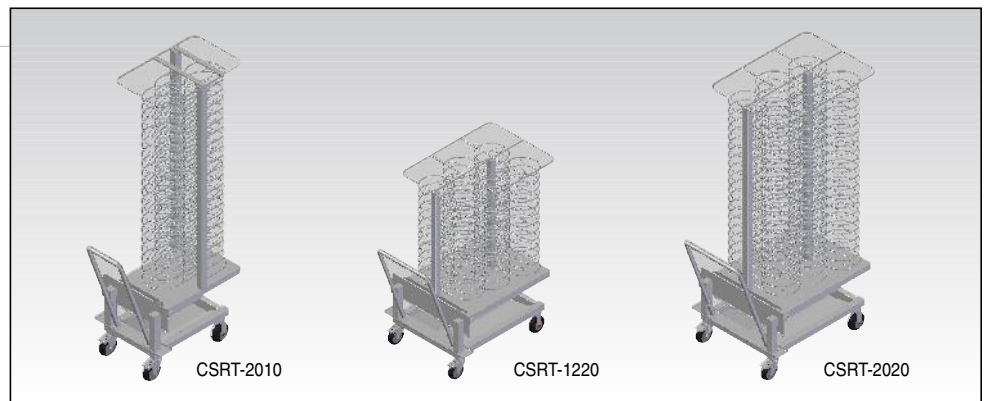

Trolley Systems for Floor Models

Shelf Roll-In Trolley

Model #	Description
CSRT-2010	for model 20.10
CSRT-1220	for model 12.20
CSRT-2020	for model 20.20

Plate Roll-In Trolley

Model #	Description
CPRT-2010	for model 20.10
CPRT-1220	for model 12.20
CPRT-2020	for model 20.20

Thermal Cover (for Plate Roll-In Trolley & Shelf Roll-In Trolley)

Model #	Description
CTC-2010	for model 20.10
CTC-1220	for model 12.20
CTC-2020	for model 20.20

Shelf Roll-In Trolley

Model #	Dimensions (inches)						
	A	B	C	D	E	F	G
CSRT-2010	15.08	72.95	13.58	21.06	21.02	5.63	21.14
CSRT-1220	23.18	52.00	21.65	29.13	25.75	7.20	29.03
CSRT-2020	23.18	72.95	21.65	29.13	25.75	7.20	29.03

Shelf Capacity

CSRT-2010	20 (12" by 20" by 2 1/2" steam table pans)
CSRT-1220	12 (18" by 26" full size sheet pans)
CSRT-2020	20 (18" by 26" full size sheet pans)

Plate Roll-In Trolley

Model #	Dimensions (inches)						
	A	B	C	D	E	F	G
CPRT-2010	15.63	72.30	13.58	21.00	26.16	26.00	21.14
CPRT-1220	24.21	51.99	21.65	29.13	33.90	44.41	29.02
CPRT-2020	24.21	72.76	21.65	29.13	33.90	45.81	29.02

Plate Capacity*

CPRT-2010	61
CPRT-1220	74
CPRT-2020	122

* Holds plates up to 12" dia.

NOTES:

Cleveland Range reserves right of design improvement or modification, as warranted.
 Many regional, state and local codes exist and it is the responsibility of the owner and installer to comply with the codes.
 Cleveland Range equipment is built to comply with applicable standards for manufacturers.