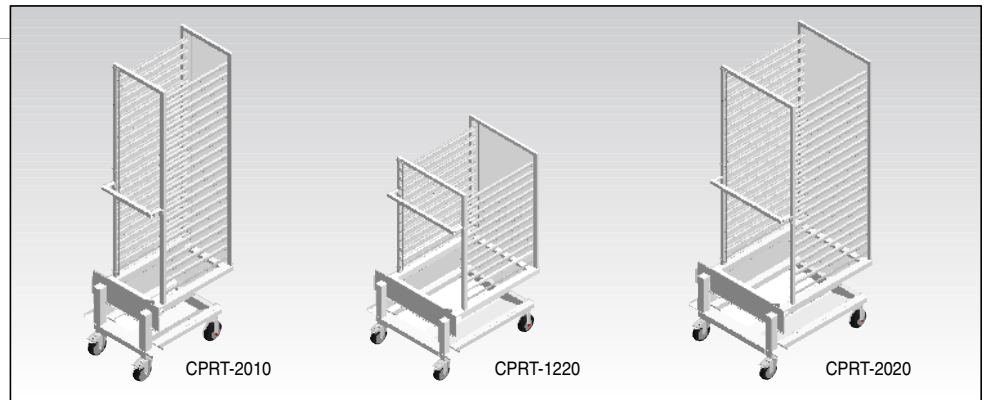

Trolley Systems for Floor Models

Shelf Roll-In Trolley

Model #	Description
CSRT-2010	for model 20.10
CSRT-1220	for model 12.20
CSRT-2020	for model 20.20

Plate Roll-In Trolley

Model #	Description
CPRT-2010	for model 20.10
CPRT-1220	for model 12.20
CPRT-2020	for model 20.20

Thermal Cover (for Plate Roll-In Trolley & Shelf Roll-In Trolley)

Model #	Description
CTC-2010	for model 20.10
CTC-1220	for model 12.20
CTC-2020	for model 20.20

Shelf Roll-In Trolley

Model #	Dimensions (inches)						
	A	B	C	D	E	F	G
CSRT-2010	15.08	72.95	13.58	21.06	21.02	5.63	21.14
CSRT-1220	23.18	52.00	21.65	29.13	25.75	7.20	29.03
CSRT-2020	23.18	72.95	21.65	29.13	25.75	7.20	29.03

Shelf Capacity

CSRT-2010	20 (12" by 20" by 2 1/2" steam table pans)
CSRT-1220	12 (18" by 26" full size sheet pans)
CSRT-2020	20 (18" by 26" full size sheet pans)

Plate Roll-In Trolley

Model #	Dimensions (inches)						
	A	B	C	D	E	F	G
CPRT-2010	15.63	72.30	13.58	21.00	26.16	26.00	21.14
CPRT-1220	24.21	51.99	21.65	29.13	33.90	44.41	29.02
CPRT-2020	24.21	72.76	21.65	29.13	33.90	45.81	29.02

Plate Capacity*

CPRT-2010	61
CPRT-1220	74
CPRT-2020	122

* Holds plates up to 12" dia.

NOTES:

Cleveland Range reserves right of design improvement or modification, as warranted.
 Many regional, state and local codes exist and it is the responsibility of the owner and installer to comply with the codes.
 Cleveland Range equipment is built to comply with applicable standards for manufacturers.