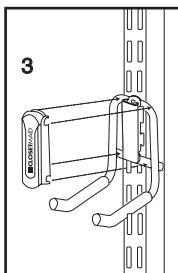

Place bracket against hook. Hold in
place; push into slots. Lock with mallet.
Snap on plastic cover.

Placer le support contre le crochet.
Maintenir en place; pousser dans les
fentes. Verrouiller avec un maillet. Installer
le revêtement de plastique à pression.

Coloque el soporte contra el gancho.
Manteniéndolo en su lugar, empújelo en
las ranuras. Fijelo con un mazo. Encaje la
cubierta de plástico.