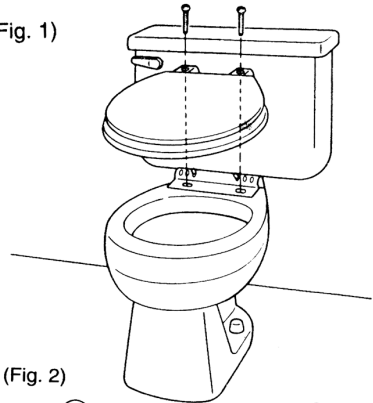

installation instructions

1. Detach seat by first removing toilet seat bolts
2. Place the rail mounting flange on the toilet and align the holes
3. Place toilet seat and align holes. (Fig 1)
4. Realign bolts and tighten securely.
5. Slide assist rails into Flange Bride and secure them with built-in snap buttons. (fig 2)
6. Set rail to desired width and height using the built-in snap buttons. Make sure all built-in snap buttons are secured before use of product.

(Fig. 1)