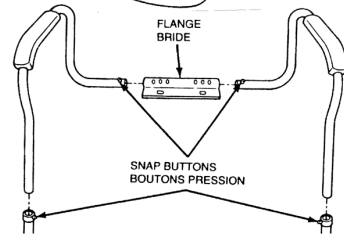

(Fig. 2)

(Fig. 3)