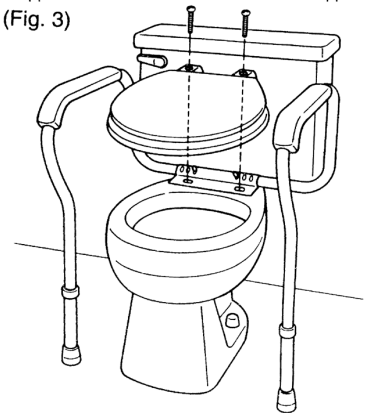

installation instructions

1. Detach seat by first removing toilet seat bolts
2. Place the rail mounting flange on the toilet and align the holes
3. Place toilet seat and align holes. (Fig 1)
4. Realign bolts and tighten securely.
5. Slide assist rails into Flange Bride and secure them with built-in snap buttons. (fig 2)
6. Set rail to desired width and height using the built-in snap buttons. Make sure all built-in snap buttons are secured before use of product.