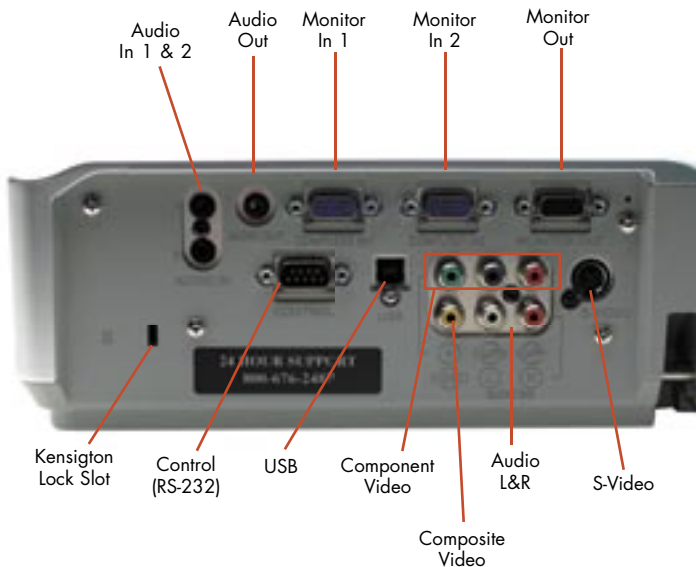

ImagePro 8755G Portable LCD Projector

- 2200 lumen brightness
- XGA resolution
- Lamp access on top & easy high performance filter access on side
- Lightweight and cool running
- Monitor loophrough
- Remote mouse control
- HDTV ready
- Built-In Anti-theft security

8755G DUKANE

ImagePro 8755G

Portable LCD projector

The ImagePro 8755G is a portable LCD projector that can be used in a variety of applications. With sufficient brightness for most classrooms and conference rooms the 8755G is designed to be reliable and easy to maintain.

Key features:

- XGA (1024 x 768) resolution
- 2200 ANSI lumens of brightness
- Whiteboard & Blackboard Modes
- Easy maintenance in ceiling mount with lamp access on top & filter access on side
- Monitor loopthrough & remote mouse control
- Remote control with "My Buttons"
- Built-In Anti-theft security
- Input source naming
- Auto Vertical keystone correction
- HDTV ready & progressive scan
- Kensington lock slot & security bar
- Five Year Warranty and One Year Peace of Mind Service