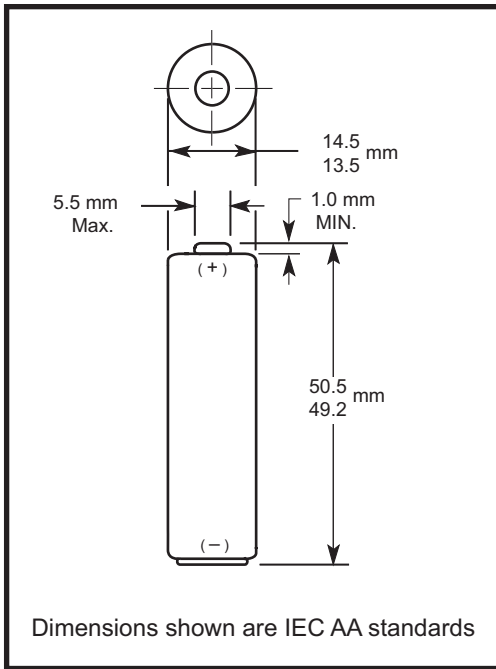

NX1500
Size: AA (ZR6)

Zn/NiOOH

Nominal Voltage:	1.5 V
Average Weight:	23 gm (0.8 oz.)
Volume:	8.4 cm ³ (0.51 in. ³)
Terminals:	Flat , cap & base
Operating Temperature Range:	-20°C to 54°C (-4°F to 130°F)
ANSI:	-
IEC:	ZR6

Typical Performance Duracell AA Power Pix

* Delivered capacity is dependent on the applied load, operating temperature and cut-off voltage.

Free Manuals Download Website

<http://myh66.com>

<http://usermanuals.us>