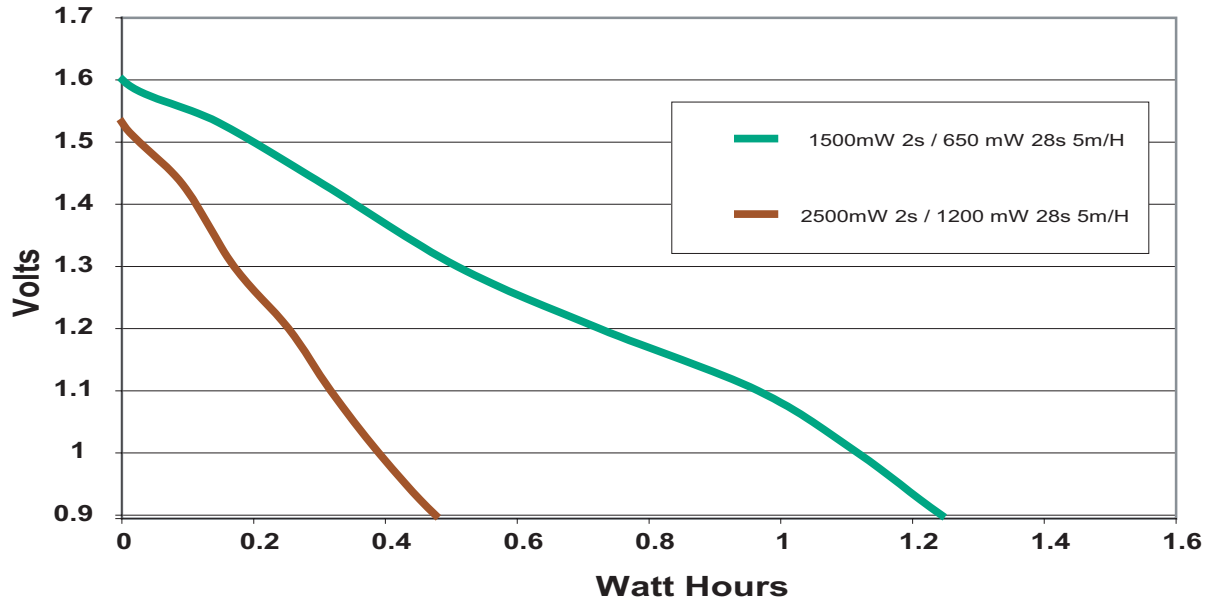

NX1500
Size: AA (ZR6)

Zn/NiOOH

Nominal Voltage:	1.5 V
Average Weight:	23 gm (0.8 oz.)
Volume:	8.4 cm ³ (0.51 in. ³)
Terminals:	Flat , cap & base
Operating Temperature Range:	-20°C to 54°C (-4°F to 130°F)
ANSI:	-
IEC:	ZR6

Typical Performance Duracell AA Power Pix

* Delivered capacity is dependent on the applied load, operating temperature and cut-off voltage.

Free Manuals Download Website

<http://myh66.com>

<http://usermanuals.us>