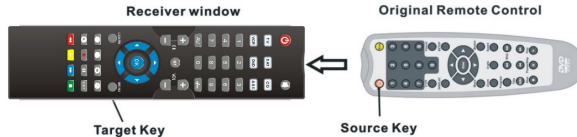

D. Set up by Learning

The LEARN function is used to either program codes from a remote control not in the pre-programmed codes list, or to supplement the preprogrammed codes. In learn mode, you need the original device remote control to learn the codes. Please use fresh batteries for both the learning remote control and the original.

To learn place the remote controls next to each other as shown below. In learning mode the remotes must not be more than 30 mm apart, with the remotes in a straight line. The receiver LED on the A 1012 for learning is next to the transmitter LED.

1. To learn, press and hold the Learn key and press the A 1012 device type button that you want to learn (e.g. DVD), then release both pressed keys. The DVD device button on your new remote control blinks and the A 1012 remote control is now in learning mode for DVD codes.
2. Press and release the A1012 remote button that you want to learn to (e.g.POWER). The device button now illuminates continuously.
3. Press and hold the source button on your original remote control (e.g.POWER) until the LED on your new remote control blinks 2 times and illuminates continuously for 2 seconds, then blinks again. (This means you have learnt the POWER signal from the original remote. You're A 1012 remote control is now ready to learn the next button
4. Repeat steps 2 to 4 to learn all required buttons.

If there is a learning problem, the light blinks 4 times and lights up for 2 seconds then blinks. Repeat learning steps again to learn the required button. When learning is finished, to exit the learning mode, press and release LEARN key.

Note 1. The remote will exit learning mode if no key press for 30 seconds .

Note 2. You can press SET and 4 together to delete all buttons you have learnt under a device button. Ensure you select the device button first. The device LED will flash 2 times to confirm.

Note 3. If the remote controls memory is full, the LED will blink 4 times then exit learning.

Note 4. The last learnt signal will overwrite the previous signal stored in that device and button. About 100 commands can be stored in this remote control and about 40 commands can be learnt for one device.

Other Functions

A. Display the Device Code:

The device code, which has been set up in your new remote control, can be called up as follows:

1. Press the SET key and hold it down. Now actuate number "1" key to display the 100th position of the 3-digit code. Count the number of times the LED flashes. If the LED doesn't flash, that means the digit is ZERO.
2. Similarly, press the SET key and hold it down, at the same time actuate the number "2" key to display the 10th position of the 3-digit code. Count the number of times the LED flashes.
3. Press the SET key and hold it down, at the same time actuate number key "3" to display the 1st position of 3-digit code. Again count the number of times the LED flashes.

For Example, for Code 028:

- a. Press SET and "1", LED flashes 0 times, no flashes.
- b. Press SET and "2", LED flashes 2 times.
- c. Press SET and "3", LED flashes 8 times.