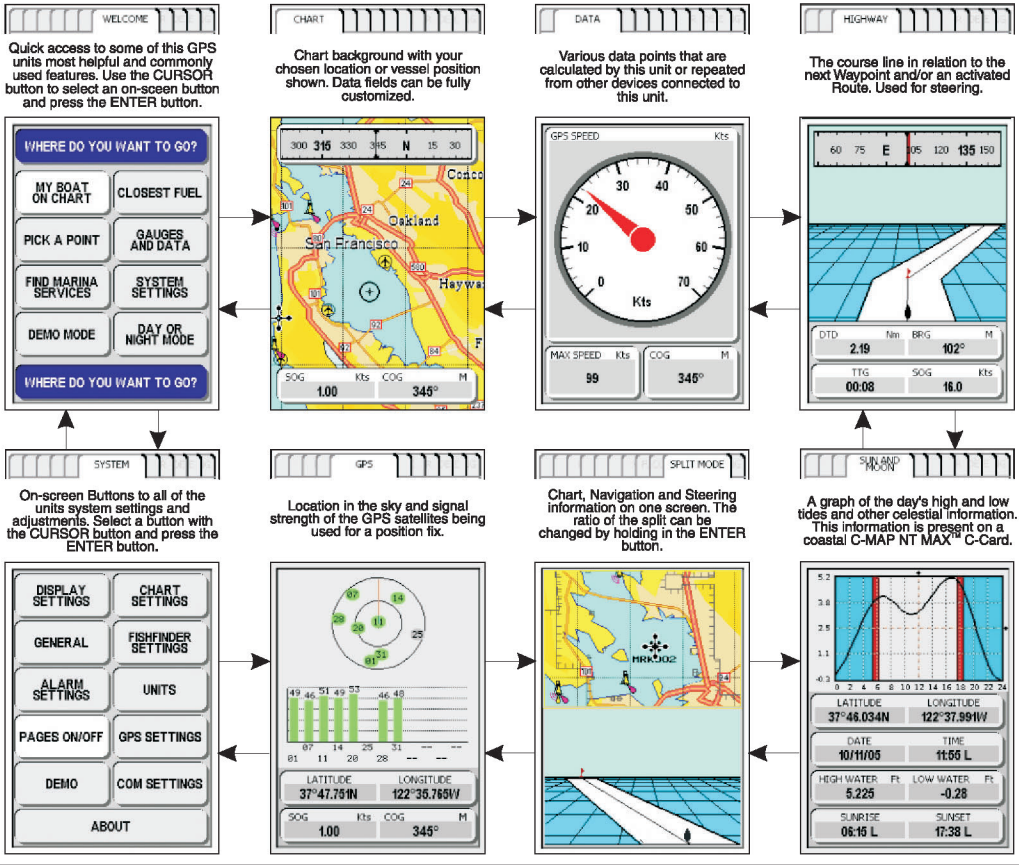

Buttons Functions

	(-)Zoom OUT - Change the scale to show less details of a larger area. (+)Zoom IN - Change the scale to show more details of a smaller area.
	CURSOR BUTTON Moves the Pointer on the Chart screen and very quickly pans/slides the charts location. Also, scrolls the selected option in the menu page(s).
	Displays a Menu of available options from each of the pages.
	Selects the highlighted menu option or other item on the screen.
	Selects the Goto function.

	Immediately search for Ports, Port Services, Tide Stations, Wrecks, Obstructions, Etc.
	Cycle through the available pages in sequence.
	Exits from Menus and acts as a Back button. Continuously pressing will show the boat on the chart.
	Switches power ON or OFF. A quick press allows adjusting of backlighting and other settings.
	Activates the MOB (Man OverBoard) position in emergency situations.
	Software Buttons have different functions according to the modes of operation. Their labels for the current function are shown on the screen right above the buttons.

Start-Up Sequence

WARNING
Electronic charts (ECs) are geographical data - not official government charts. They are believed to be accurate, but are neither verified nor guaranteed. Hydrographic Authorities are designed only to ease navigation calculations and are not to be relied upon as a substitute for official government charts. The navigator shall maintain a direct relationship with the official color of water areas and use the official depth soundings.

Power OFF Function

Press and hold the **PWR** button

SOG 1.00 Kts COG 345° M

Simulation Function

Backlight & Contrast Function

Quick press the **PWR** button

PAGE Sequence

Repeatedly press the **PAGE** button to scroll through the pages turned "On" from the SYSTEM Page