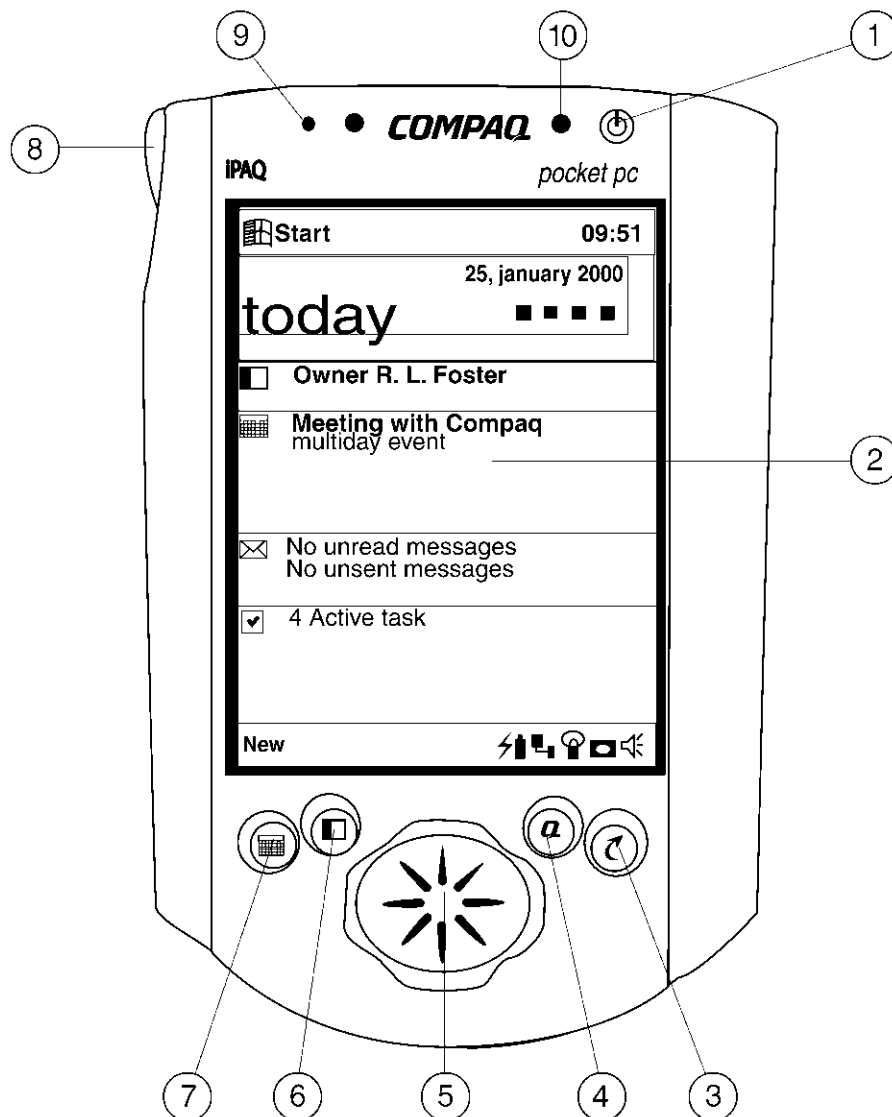

Overview

At A Glance

Compaq iPAQ Pocket PC H3100 Series is a monochrome device. It offers all the features of the color iPAQ Pocket PC H3600 Series, at a very competitive price.

Easy expansion and customization through Compaq Expansion Pack System

- Thin, lightweight design with backlit monochrome screen
- Audio record and playback – Audio programs from the Web, MP3 music, or voice notations
- Rechargeable battery that gives up to 14 hours of battery life
- Protected by Compaq Services, including a one-year limited warranty – Certain restrictions and exclusions apply. Consult the Compaq Customer Support Center for details.

1. Instant on/off and Back Light Button
2. Display
3. QStart Button
4. Qmenu Button
5. Speaker and 5-way joystick
6. Contacts Button
7. Calendar Button
8. Voice Recorder Button
9. Microphone
10. Alarm/Charge Indicator Light