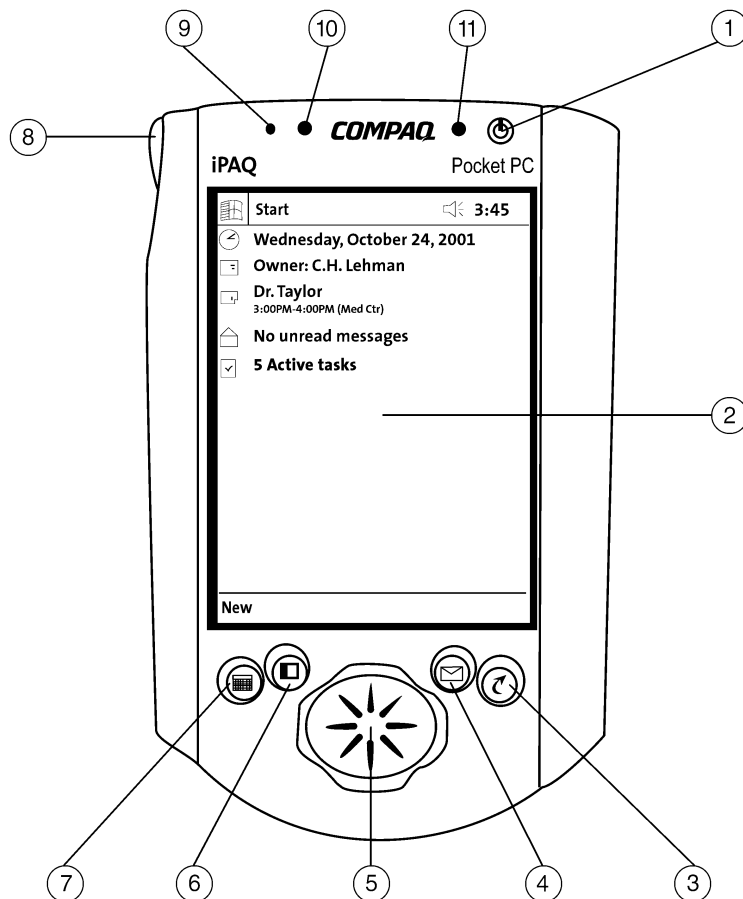

Overview

At A Glance

- Thin, lightweight, design with brilliant colour screen.
- Easy expansion and customization through Compaq Expansion Pack System
- Base Memory up to 64 MB
- Microsoft® Pocket PC 2002
- Audio record and playback – audio programs from the Web, MP3 music, a voice notations
- Rechargeable battery that gives up to 9 hours of battery life.
- Protected by Compaq Services, including a one-year warranty – Certain restrictions and exclusions apply. For details, consult the Product Information Centre at 1-888-882-6672.

1. Instant on/off and Light Button	7. Calendar Button
2. Display	8. Voice Recorder Button
3. QStart Button	9. Microphone
4. Inbox	10. Ambient Light Sensor
5. Speaker and 5-way joystick	11. Alarm/Charge Indicator Light