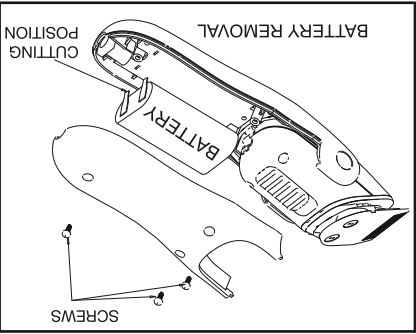

lowest setting. achieve this look, simply put your trimmer blade to the to have the 2 day shave look 365 days a year. It also has a special taper control feature, which allows hair styles can be changed as often as you like. This versatile trimmer comes with 4 heads so facial mustache.

blades only, define the outline of the bottom of your length, remove the 5-position comb and, using the

4. After your mustache has been trimmed to the desired length, remove the 5-position comb and, using the

ALWAYS TRIM YOUR MUSTACHE

1. Using a small Phillips head screwdriver, remove the screws at the bottom of the trimmer. 2. Remove the battery cap and push the battery out. 3. Place the battery in an upright position and begin trim.

TO TRIM YOUR MUSTACHE

BLENDING THE JAWLINE

1. Attachments will help you to achieve a neat, finished trim under your chin. To help you to achieve a neat, finished trim under your chin, To

desired length. 2. Adjust the 5-position comb again until you achieve the

4) If you decide you want a closer trim, you can now adjust the 5-position comb again until you achieve the

normal municipal waste system. proper disposal. DO NOT throw the battery into the

Bring the battery to the nearest collection center for disposal. Do not allow the battery to short circuit.

1. Using a small Phillips head screwdriver, remove the screws at the bottom of the trimmer.

BATTERY REMOVAL

Congratulations on owning a great, new professional grade trimmer.

DESCRIPCIÓN	NÚMERO	PRECIO	CANTIDAD	TOTAL
Rasuradora	GMT235-SH	$5.00		
Cuchilla ancha para la barba y el bigote	GMT235-WBLD	$5.00		
Cuchilla minuciosa para el pelo de la nariz y de las aïdas	GMT235-SBLD	$5.00		
Cuchilla para el pelo	GMT235-BLD	$5.00		
3 guías para la quijada	GMT235-3JL	$2.00		
Guía ajustable	GMT235-A127	$2.00		
Guía ajustable ancha	GMT235-A128	$2.00		
Aceite lubricante	HC OIL	$2.00		

Subtotal	
Impuestos a la venta*	
TOTAL	

Para evitar demoras, por favor escriba claramente. Necesitamos una dirección completa ya que US no puede hacer entregas en casillas postales.

NOMBRE _____ DIRECCIÓN _____ APTO. _____ CIUDAD _____ ESTADO _____ CÓDIGO POSTAL _____ TELÉFONO ( ) _____ (sólo le llamaremos si tengamos alguna pregunta sobre su pedido)

Para información sobre otras partes de los conjuntos de Conair®, llame 1-800-3-CONAIR

Enviar a: Conair Corporation Service Department 150 Milford Road East Windsor, NJ 08520-9730

1. Multi-Use Handle with Turbo for 15% More Power
2. Solid Steel Hair Trimming Blade
3. Fine Detailing and Nose/Ear Hair Blade
4. Shaver Head
5. Jawline Combs
6. Adjustable Combs
7. Wide Facial Hair Blade
8. Mustache Comb
9. Cleaning Brush
10. Lubricating Oil
11. Charging/Storage Stand
12. Adapter