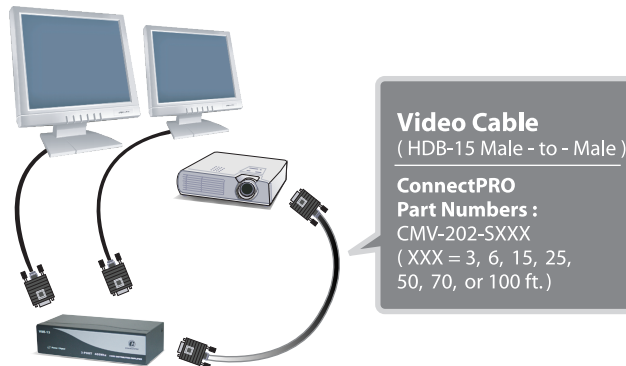

Video
Distribution Amplifier
Video Splitter

VSE-103 / 105 / 110
User 's Manual

VIDEO SPLITTER

The VSE-103 / VSE-105 / VSE-110 are high resolution dedicated VGA distribution amplifiers / splitters. It's designed for VGA / SVGA / X VGA signal from a single computer video card to three, five or ten data graphics displays such as data monitors, presentation monitors, LCD projectors, data / graphics projectors or other video output devices.

- Presentations and demonstrations
- Exhibits and trade shows
- Monitor testing and burn-in
- Business meetings

Connections and Applications

Figure 1

VSE-103 3-Port Connection

OR. ---▶ HDB -15 Male - to - Female cable
(please check your video devices connectors)
normally, use male - to - male cable for projectors
or male - to - female cable for monitors.

Figure 2

Cascaded VSE Connection up to 3 layers

Specifications

Model	VSE-103	VSE-105	VSE-110
Number of VGA Output	3	5	10
Max. VGA Output (cascaded up 3 layers)	27	125	1000
Signal Bandwidth (-3db)	400 MHz		
LED	Power(green) / Input(red) x 1		
Trans. Distance(per port)	65 M* (210 ft.) Max.		
Connector - input	HDB15 male x1		
Connector - output	HDB15 female x 3	HDB15 female x 5	HDB15 female x 10
Power Input	AC 9V 500mA		
Enclosure	Metal		
Net Weight	1.01 lb 0.39 (kg)	1.5 lb 0.65 (kg)	1.8 lb 0.8 (Kg)
Dimensions (in) (mm)	6.5W x 3D x 1.7H 165W x 76D x 44H		9.3W x 3.4D x 1.7H 237W x 86D x 44H

* Only with premium super-shielded VGA cables
(ConnectPRO part #: CMV-201-SXXX or CMV-202-SXXX)

Video INPUT / OUTPUT Cables

High resolution output cables are critical parts of any video / data display system. ConnectPRO's comprehensive range of high resolution super-shielded coaxial cables include models to suite a variety of display systems and long - distance applications.