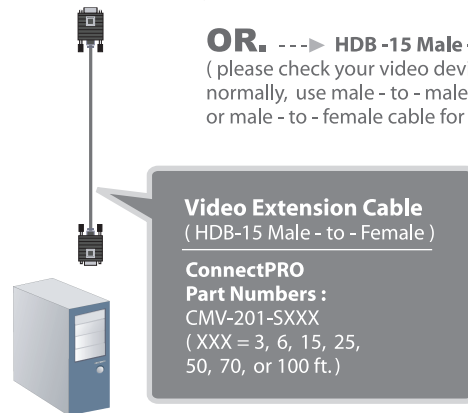

- Presentations and demonstrations
- Exhibits and trade shows
- Monitor testing and burn-in
- Business meetings

Connections and Applications

Figure 1

VSE-103 3-Port Connection

OR. ---▶ HDB -15 Male - to - Female cable
(please check your video devices connectors)
normally, use male - to - male cable for projectors
or male - to - female cable for monitors.

Figure 2

Cascaded VSE Connection up to 3 layers

Specifications

Model	VSE-103	VSE-105	VSE-110
Number of VGA Output	3	5	10
Max. VGA Output (cascaded up 3 layers)	27	125	1000
Signal Bandwidth (-3db)	400 MHz		
LED	Power(green) / Input(red) x 1		
Trans. Distance(per port)	65 M* (210 ft.) Max.		
Connector - input	HDB15 male x1		
Connector - output	HDB15 female x 3	HDB15 female x 5	HDB15 female x 10
Power Input	AC 9V 500mA		
Enclosure	Metal		
Net Weight	1.01 lb 0.39 (kg)	1.5 lb 0.65 (kg)	1.8 lb 0.8 (Kg)
Dimensions (in) (mm)	6.5W x 3D x 1.7H 165W x 76D x 44H		9.3W x 3.4D x 1.7H 237W x 86D x 44H