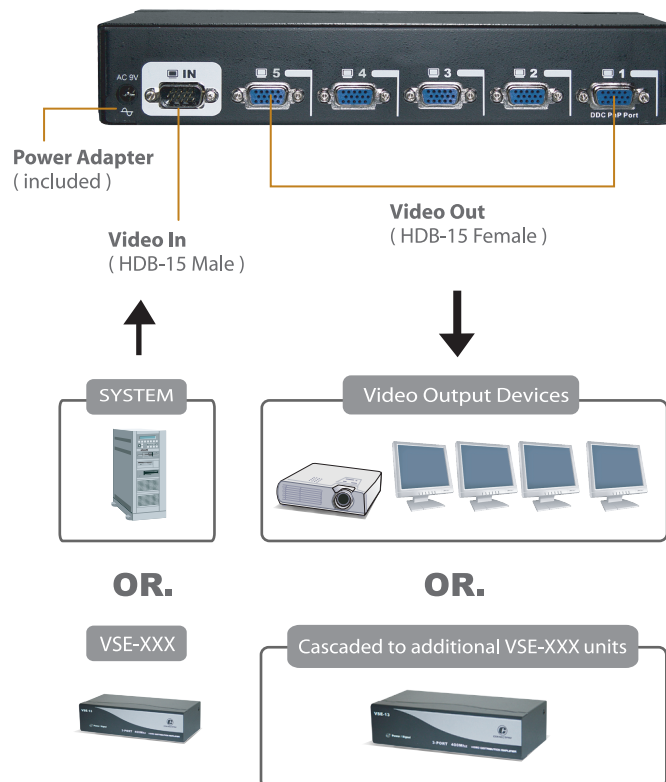

Video
Distribution Amplifier
Video Splitter

VSE-103 / 105 / 110
User 's Manual

VIDEO SPLITTER

The VSE-103 / VSE-105 / VSE-110 are high resolution dedicated VGA distribution amplifiers / splitters. It's designed for VGA / SVGA / X VGA signal from a single computer video card to three, five or ten data graphics displays such as data monitors, presentation monitors, LCD projectors, data / graphics projectors or other video output devices.

Benefits

- Duplicate one VGA input to multiple outputs
- Effective transmission distances : 65M* (210 ft)
- Applicable to VGA, SVGA, X VGA, multi-sync monitors
- Can be cascaded for maximum outputs

Application

- Presentations and demonstrations
- Exhibits and trade shows
- Monitor testing and burn-in
- Business meetings

Connections and Applications

Figure 1

VSE-103 3-Port Connection

OR. ---▶ HDB -15 Male - to - Female cable
(please check your video devices connectors)
normally, use male - to - male cable for projectors
or male - to - female cable for monitors.

Figure 2

Cascaded VSE Connection up to 3 layers

Specifications

Model	VSE-103	VSE-105	VSE-110
Number of VGA Output	3	5	10
Max. VGA Output (cascaded up 3 layers)	27	125	1000
Signal Bandwidth (-3db)	400 MHz		
LED	Power(green) / Input(red) x 1		
Trans. Distance(per port)	65 M* (210 ft.) Max.		
Connector - input	HDB15 male x1		
Connector - output	HDB15 female x 3	HDB15 female x 5	HDB15 female x 10
Power Input	AC 9V 500mA		
Enclosure	Metal		
Net Weight	1.01 lb 0.39 (kg)	1.5 lb 0.65 (kg)	1.8 lb 0.8 (Kg)
Dimensions (in) (mm)	6.5W x 3D x 1.7H 165W x 76D x 44H		9.3W x 3.4D x 1.7H 237W x 86D x 44H