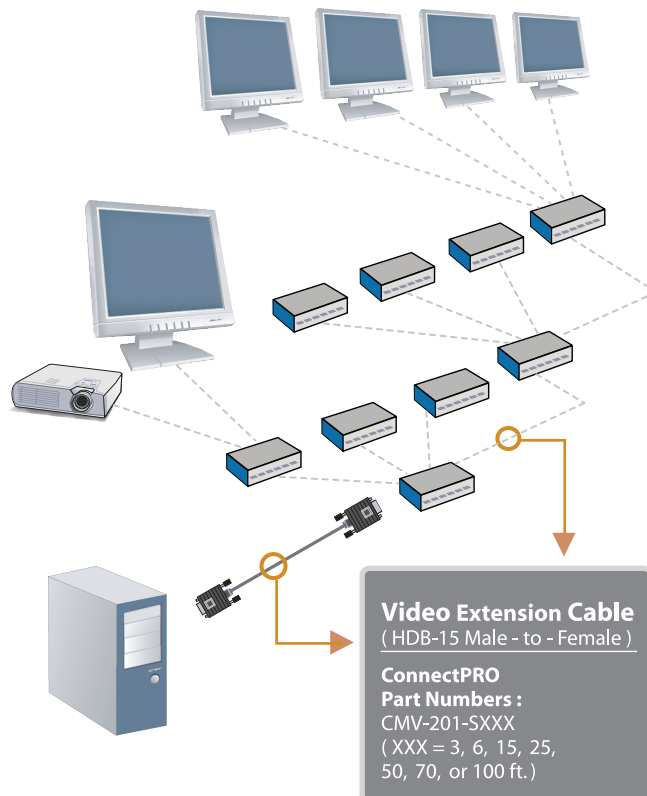

Cascaded VSE Connection up to 3 layers