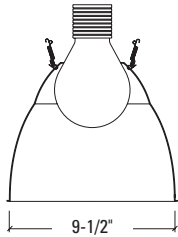

HOUSING

|                  |                  |         |
|------------------|------------------|---------|
| Dimensions       | Outside Diameter | Height  |
| Standard Housing | 10-3/4"          | 18-7/8" |

**HOUSING**

**QD19**=(1) 85W QL Induction Lamp

**LAMP**

**8530**=(1) 85W QL Lamp, 3000°K (included with fixture)  
**8540**=(1) 85W QL Lamp, 4000°K (included with fixture)

**BALLAST**

**1E**=120V 50/60 Hz Electronic

**FINISH**

**P**=White  
**BZ**=Bronze  
**MB**=Matte Black

**ACCESSORIES**

**C836P**=36" Pendant Kit, White  
**C836BZ**=36" Pendant Kit, Bronze

TRIM

**TRIM**

**9950**=Reflector

**FINISH**