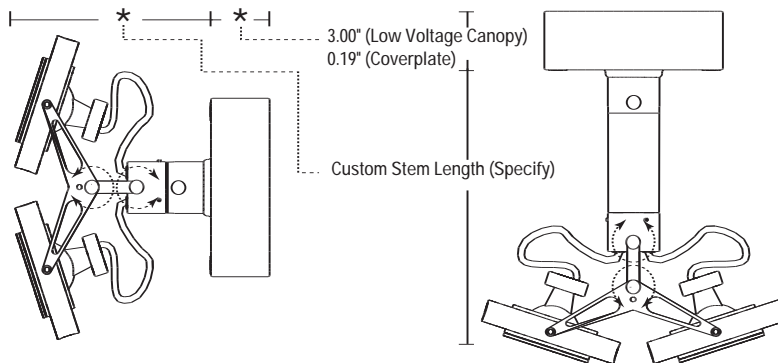

COMBOLIGHT® QUANTUM Series • CQW

FOUR (4) Light Adjustable Wall or Ceiling Mounted Luminaire
Fixture Configuration "B" • Lamp Groups 1, 2 & 3
Low Voltage, Line Voltage or Metal Halide

Catalog # _____

Type _____

Project _____

DESCRIPTION:

A wall / ceiling mounted fixture with single arm construction featuring two separate pivot points for maximum flexibility in display illumination.

CONSTRUCTION:

All aluminum construction with durable powder coat finish.

LAMP ASSEMBLY:

Four lamps mounted in adjustable double gimbal lamp holders. Dual axis 90° x 90° locking adjustability. Lamp column swivels 50°.

ELECTRICAL:

Low voltage and metal halide models are wired for use with remote transformers or ballasts. Custom configurations are available for integral transformers or ballasts - consult RSA factory for details. Low voltage and Line Voltage models are dimmable.

ALL RSA COMBOLIGHT PRODUCTS ARE MADE IN THE U.S.A.

Label: UL, CSA and New York Calendar

Custom configurations are available for integral transformers or metal halide ballasts - consult RSA factory for details.

GRID CONFIGURATION "B"

This sheet is for Grid Configuration "B". To see other grid configurations, consult other ComboLight Quantum Series spec sheets.

USING THIS SPEC SHEET

This fixture is dimensioned according to lamp type. Please select lamp from either Lamp Group 1, 2 or 3 - and then refer to the appropriate dimensions of fixture as shown above.

Cat. # / Description	Lamp Type	Grid Configuration	Finish	
CQW - Adjustable Wall / Ceiling Mounted Luminaire	Lamp Group 1	11 - MR16 12V 50W	B - Four Light	BK - Black
		12 - MR16 12V 75W		WH - White
		13 - AR70 12V 20W		S - Silver
		14 - AR70 12V 50W		PC - Polished Chrome
		15 - PAR16 120V		PT - Custom
		16 - PAR20 120V		
	Lamp Group 2	21 - PAR20MH 39W	B	
		22 - PAR30 120V		
		23 - PAR30MH 39W		
		24 - PAR30MH 70W		
		25 - PAR36 12V 50W		
		26 - AR111 12V 35W		
		27 - AR111 12V 50W		
	Lamp Group 3	28 - AR111 12V 75W	B	
		29 - AR111 12V 100W		
		31 - PAR38 120V		
32 - PAR38MH 70W				
33 - PAR38MH 100W				

Optional Accessories - Details on Other Side

SPECIFY -