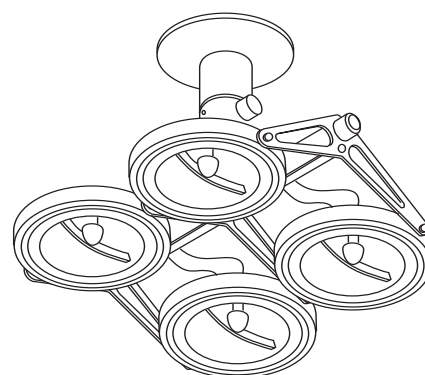

COMBOLIGHT® QUANTUM Series • CQW

FOUR (4) Light Adjustable Wall or Ceiling Mounted Luminaire
Fixture Configuration "B" • Lamp Groups 1, 2 & 3
Low Voltage, Line Voltage or Metal Halide

Catalog # _____

Type _____

Project _____

DESCRIPTION:

A wall / ceiling mounted fixture with single arm construction featuring two separate pivot points for maximum flexibility in display illumination.

CONSTRUCTION:

All aluminum construction with durable powder coat finish.

LAMP ASSEMBLY:

Four lamps mounted in adjustable double gimbal lamp holders. Dual axis 90° x 90° locking adjustability. Lamp column swivels 50°.

ELECTRICAL:

Low voltage and metal halide models are wired for use with remote transformers or ballasts. Custom configurations are available for integral transformers or ballasts - consult RSA factory for details. Low voltage and Line Voltage models are dimmable.

ALL RSA COMBOLIGHT PRODUCTS ARE MADE IN THE U.S.A.

Label: UL, CSA and New York Calendar

Custom configurations are available for integral transformers or metal halide ballasts - consult RSA factory for details.

GRID CONFIGURATION "B"

This sheet is for Grid Configuration "B". To see other grid configurations, consult other ComboLight Quantum Series spec sheets.

USING THIS SPEC SHEET

This fixture is dimensioned according to lamp type. Please select lamp from either Lamp Group 1, 2 or 3 - and then refer to the appropriate dimensions of fixture as shown above.

Cat. # / Description	Lamp Type	Grid Configuration	Finish	
CQW - Adjustable Wall / Ceiling Mounted Luminaire	Lamp Group 1	11 - MR16 12V 50W	B - Four Light	BK - Black
		12 - MR16 12V 75W		WH - White
		13 - AR70 12V 20W		S - Silver
		14 - AR70 12V 50W		PC - Polished Chrome
		15 - PAR16 120V		PT - Custom
		16 - PAR20 120V		
	Lamp Group 2	21 - PAR20MH 39W	B	
		22 - PAR30 120V		
		23 - PAR30MH 39W		
		24 - PAR30MH 70W		
		25 - PAR36 12V 50W		
		26 - AR111 12V 35W		
		27 - AR111 12V 50W		
	Lamp Group 3	28 - AR111 12V 75W	B	
		29 - AR111 12V 100W		
		31 - PAR38 120V		
32 - PAR38MH 70W				
33 - PAR38MH 100W				

Optional Accessories - Details on Other Side

SPECIFY -