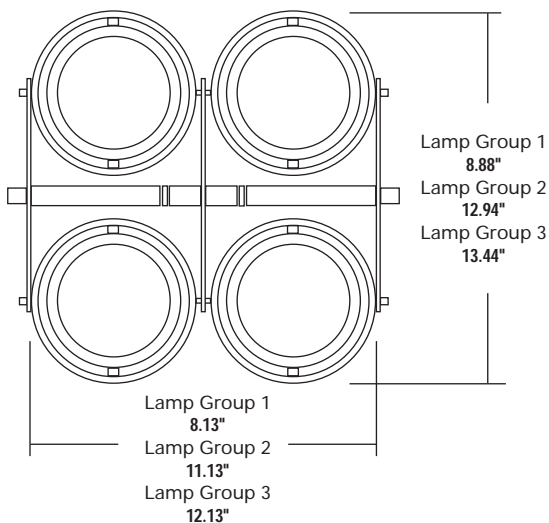

COMBOLIGHT® QUANTUM Series • CQW

FOUR (4) Light Adjustable Wall or Ceiling Mounted Luminaire
Fixture Configuration "B" • Lamp Groups 1, 2 & 3
Low Voltage, Line Voltage or Metal Halide

Catalog # _____

Type _____

Project _____

DESCRIPTION:

A wall / ceiling mounted fixture with single arm construction featuring two separate pivot points for maximum flexibility in display illumination.

CONSTRUCTION:

All aluminum construction with durable powder coat finish.

LAMP ASSEMBLY:

Four lamps mounted in adjustable double gimbal lamp holders. Dual axis 90° x 90° locking adjustability. Lamp column swivels 50°.

ELECTRICAL:

Low voltage and metal halide models are wired for use with remote transformers or ballasts. Custom configurations are available for integral transformers or ballasts - consult RSA factory for details. Low voltage and Line Voltage models are dimmable.

ALL RSA COMBOLIGHT PRODUCTS ARE MADE IN THE U.S.A.

Label: UL, CSA and New York Calendar

Custom configurations are available for integral transformers or metal halide ballasts - consult RSA factory for details.

GRID CONFIGURATION "B"

This sheet is for Grid Configuration "B". To see other grid configurations, consult other ComboLight Quantum Series spec sheets.

USING THIS SPEC SHEET

This fixture is dimensioned according to lamp type. Please select lamp from either Lamp Group 1, 2 or 3 - and then refer to the appropriate dimensions of fixture as shown above.

Cat. # / Description	Lamp Type	Grid Configuration	Finish	
CQW - Adjustable Wall / Ceiling Mounted Luminaire	Lamp Group 1	11 - MR16 12V 50W	B - Four Light	BK - Black
		12 - MR16 12V 75W		WH - White
		13 - AR70 12V 20W		S - Silver
		14 - AR70 12V 50W		PC - Polished Chrome
		15 - PAR16 120V		PT - Custom
		16 - PAR20 120V		
	Lamp Group 2	21 - PAR20MH 39W	B	
		22 - PAR30 120V		
		23 - PAR30MH 39W		
		24 - PAR30MH 70W		
		25 - PAR36 12V 50W		
		26 - AR111 12V 35W		
		27 - AR111 12V 50W		
	Lamp Group 3	28 - AR111 12V 75W	B	
		29 - AR111 12V 100W		
		31 - PAR38 120V		
32 - PAR38MH 70W				
33 - PAR38MH 100W				

Optional Accessories - Details on Other Side

SPECIFY -