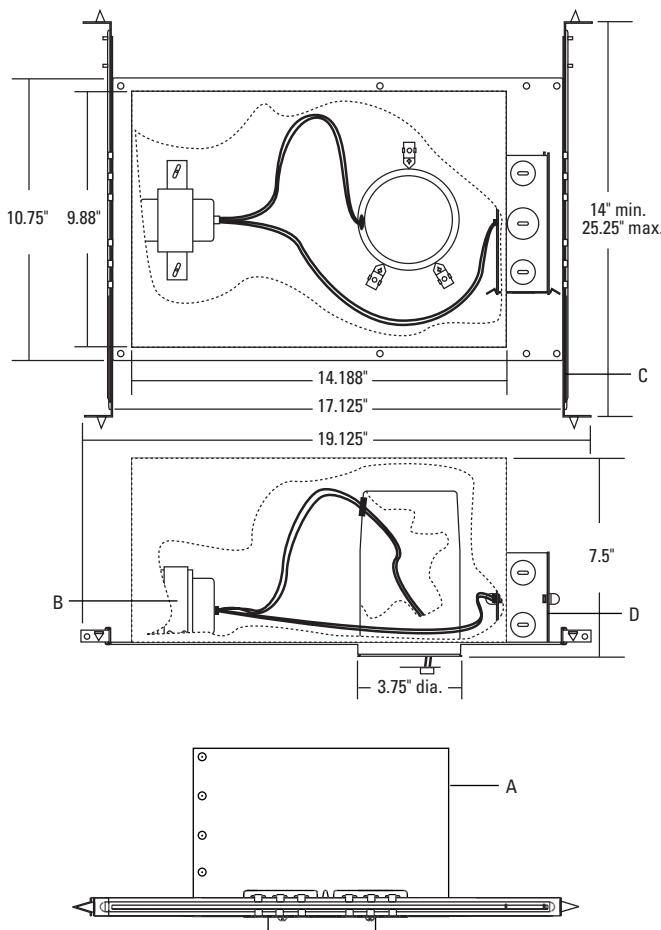

DESCRIPTION

Insulated ceiling AirTite (I.C.) Microgem recessed low voltage housing with integral magnetic transformer 50W max. 120V

For use in insulated ceiling (I.C.) applications. Housing may be covered on all sides with insulation material.

Catalog #		Type
Project		
Comments		Date
Prepared by		

SPECIFICATION FEATURES

A...Housing

Low voltage recessed fixture housing for insulated ceiling. Includes integral low voltage magnetic transformer. 14 ga. steel junction box.

B...Electrical

Socket is pre-wired to the j-box 18AWG SF-1 leads. Primary lead is 120V or 277V. Transformer is rated 180° Class H. State of Washington AirTite approved.

C...Mounting

Provided with two (2) adjustable 16 ga. steel hanger bars which can be extended to 25.25".

D...System Protection

Transformers have thermal protection and operate at 11.5 volts nominal.

Ceiling Cut-Out: 3.75" dia.

MICROGEM HOUSING

C700
Insulated Ceiling
AirTite Housing w/
Integral Low
Voltage Magnetic
Transformer
FOR 12V LAMP 50W max.

ORDERING INFORMATION

C700

Housing

C700 =

Microgem insulated ceiling
AirTite recessed housing.