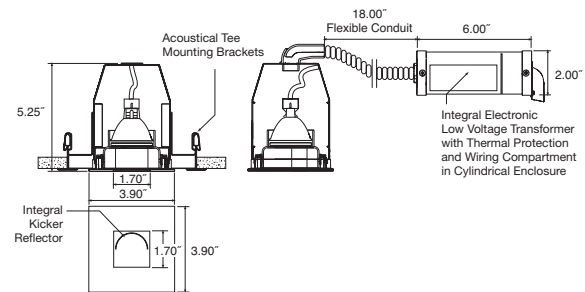

Three models are offered: Fixed downlight, Wall Wash with integral aluminum kicker reflector, and an adjustable accent trim with 30 degree tilt X 90 degree rotation. All models include a housing and electronic transformer with a cylindrical metal enclosure and separate wiring compartment. The enclosure is connected to the housing via 18" of flexible conduit.

The small size of the Mini Accurus fixtures ensure a clean, unobtrusive presence in the ceiling while maintaining a high level of downlighting performance.

Mini Accurus - Item Number TZ5101

Item No.	Description	Lamp
TZ5101	3.9" Square Fixed Downlight Trim with 1.7" Square Opening - Includes Housing with Integral Electronic Transformer and J-box - Trim face has Armstrong White finish with flat black internal finish	12V MR16 50W Max

Item No.	Description	Lamp
TZ5102	3.9" Square Wall Washer Trim with 1.7" Square Opening - Includes Internal Aluminum Kicker Reflector Housing with Integral Electronic Transformer and J-box - Trim face has Armstrong White finish with flat black internal finish	12V MR16 50W Max