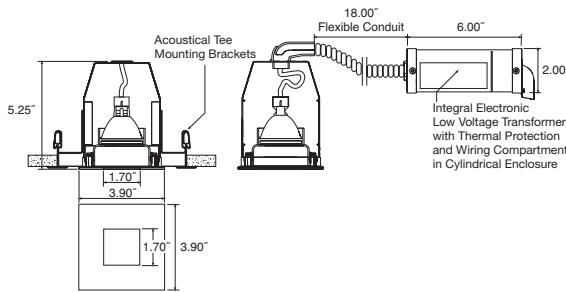

[Between us, ideas become reality.]®

TECHZONE™ Ceiling System

Recessed Downlight Fixtures

Armstrong® TechZone™ Compatible

Mini Accurus

Mini Accurus small aperture recessed MR16 downlights boast a small 3.9" square trim and a 1.7" square aperture.

Three models are offered: Fixed downlight, Wall Wash with integral aluminum kicker reflector, and an adjustable accent trim with 30 degree tilt X 90 degree rotation. All models include a housing and electronic transformer with a cylindrical metal enclosure and separate wiring compartment. The enclosure is connected to the housing via 18" of flexible conduit.

The small size of the Mini Accurus fixtures ensure a clean, unobtrusive presence in the ceiling while maintaining a high level of downlighting performance.

Mini Accurus - Item Number TZ5101

Item No.	Description	Lamp
TZ5101	3.9" Square Fixed Downlight Trim with 1.7" Square Opening - Includes Housing with Integral Electronic Transformer and J-box - Trim face has Armstrong White finish with flat black internal finish	12V MR16 50W Max