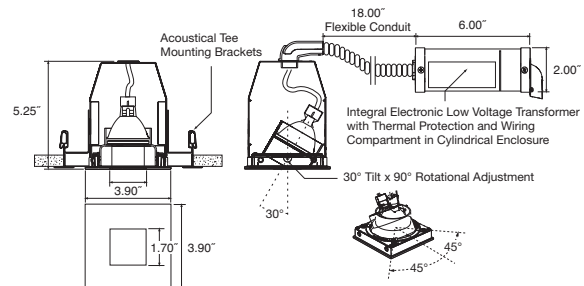

The small size of the Mini Accurus fixtures ensure a clean, unobtrusive presence in the ceiling while maintaining a high level of downlighting performance.

Mini Accurus - Item Number TZ5101

Item No.	Description	Lamp
TZ5101	3.9" Square Fixed Downlight Trim with 1.7" Square Opening - Includes Housing with Integral Electronic Transformer and J-box - Trim face has Armstrong White finish with flat black internal finish	12V MR16 50W Max

Item No.	Description	Lamp
TZ5102	3.9" Square Wall Washer Trim with 1.7" Square Opening - Includes Internal Aluminum Kicker Reflector Housing with Integral Electronic Transformer and J-box - Trim face has Armstrong White finish with flat black internal finish	12V MR16 50W Max