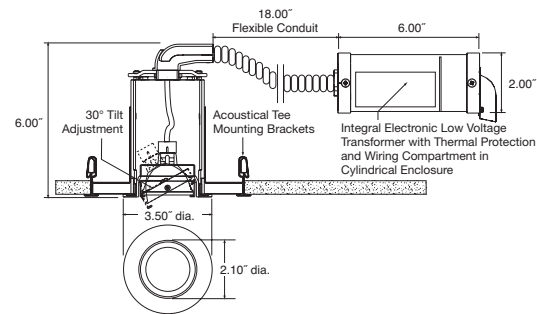

Lynx - Item Number TZ3002

Item No.	Description	Lamp
TZ3002	3.5" Round Adjustable Gimbal Trim - Includes Housing with Integral Electronic Transformer and J-box - Trim face has Armstrong White finish	12V MR16 37W Max