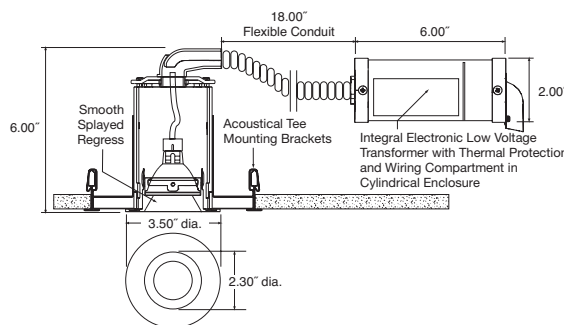

TECHZONE™ Ceiling System

Recessed Downlight Fixtures

Lynx

Lynx small aperture recessed MR16 downlights boast a small 3.5" round trim and a 1.7" to 2.3 round aperture (depending on model).

Four models are offered: Fixed downlight with internal black baffle, adjustable gimbal trim with 30 degree tilt, smooth splayed regress trim, and smooth splayed regress trim with 45 degree cut-off. All models include a housing and electronic transformer with a cylindrical metal enclosure and separate wiring compartment. The enclosure is connected to the housing via 18" of flexible conduit.

The small size of the Lynx fixtures ensure a clean, unobtrusive presence in the ceiling while maintaining a high level of downlighting performance.

Item No.	Description	Lamp
TZ3001	3.5" Round Fixed Downlight Trim with Internal Black Baffle - Includes Housing with Integral Electronic Transformer and J-box - Trim face has Armstrong White finish with flat black internal finish	12V MR16 37W Max

Item No.	Description	Lamp
TZ3002	3.5" Round Adjustable Gimbal Trim - Includes Housing with Integral Electronic Transformer and J-box - Trim face has Armstrong White finish	12V MR16 37W Max

Item No.	Description	Lamp
TZ3003	3.5" Round Smooth Splayed Regress Trim - Includes Housing with Integral Electronic Transformer and J-box - Trim face has Armstrong White finish	12V MR16 37W Max

Item No.	Description	Lamp
TZ3004	3.5" Round Smooth Splayed Regress Trim with 45 degree cut-off - Includes Housing with Integral Electronic Transformer and J-box - Trim face has Armstrong White finish	12V MR16/ MR16 IRC 37W Max

RSA Lighting

7945 Orion Avenue
Van Nuys, CA 91406
818-349-3030
www.cooperlighting.com/common/techzone/
CS-3811-0107