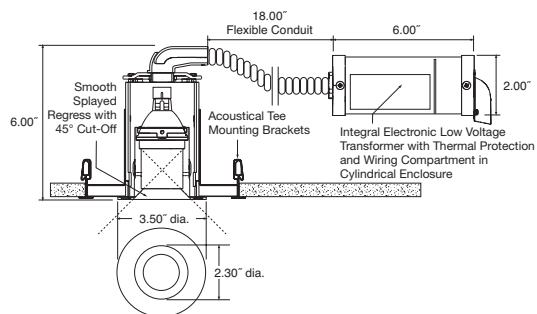

Item No.	Description	Lamp
TZ3003	3.5" Round Smooth Splayed Regress Trim - Includes Housing with Integral Electronic Transformer and J-box - Trim face has Armstrong White finish	12V MR16 37W Max

Item No.	Description	Lamp
TZ3004	3.5" Round Smooth Splayed Regress Trim with 45 degree cut-off - Includes Housing with Integral Electronic Transformer and J-box - Trim face has Armstrong White finish	12V MR16/ MR16 IRC 37W Max

RSA Lighting

7945 Orion Avenue
Van Nuys, CA 91406
818-349-3030
www.cooperlighting.com/common/techzone/
CS-3811-0107