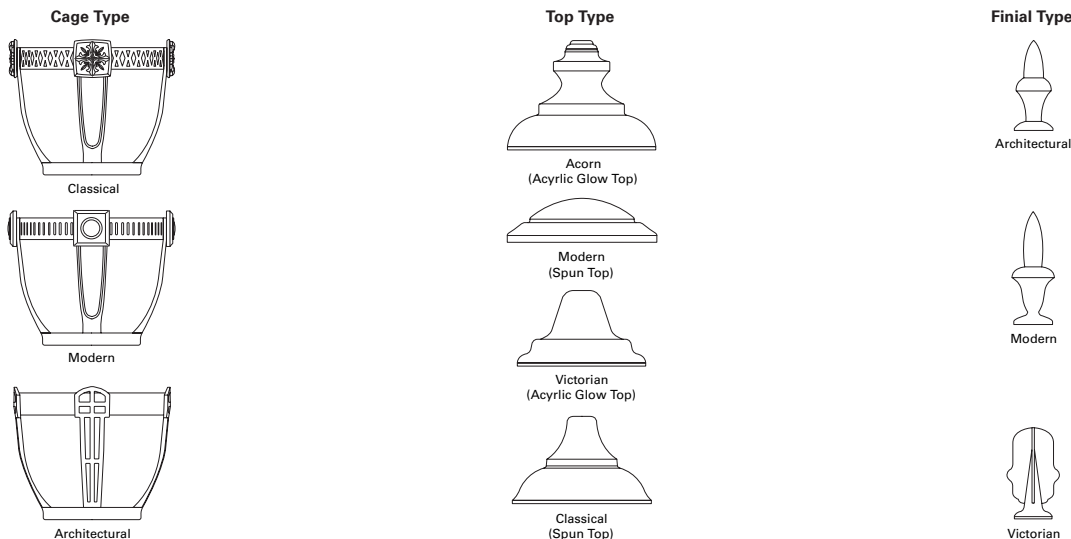

Configurations

NOTES: 1 85W QL Electrodeless Fluorescent only. 120 or 240V only. 2 Not available in 480V. 3 400W available in Metal Halide only. Requires reduced envelope ED-28 lamp. 4 Medium-base lamps standard for 150W and below Metal Halide. 5 Product also available in non-US voltages and 50Hz for international markets. Consult factory for availability and ordering information. 6 Multi-Tap ballast is 120/208/240/277V wired 277V. 7 Triple-Tap ballast is 120/277/347V wired 347V. 8 Other finish colors available, including a full line of RAL color matches. Consult your Cooper Lighting Representative. 9 Add as suffix in the order shown. 10 When brass banding is chosen, finial finished in gold. 11 Polycarbonate parts used with Metal Halide lamps will eventually yellow. 12 Order separately, replace XX with color suffix. 13 Specifications and dimensions subject to change without notice.

- Refractive globe is 9" high efficiency acrylic or optional polycarbonate design utilizing a combination of refractive and reflective prisms for optional Type III or V distributions. Optional twistlock assembly available for toolless access to optics

- Heavy duty-cast aluminum housing for up to 400W Metal Halide or 250W HPS systems. Optional NEMA PCR is provided with quick disconnects for ease of maintenance

- Ballast assembly is mounted on a removable tray with quick disconnects. Plug in starter is standard for all HPS systems

- All hard mount tops are made of spun aluminum and all glow tops are manufactured of acrylic. Finials are manufactured of cast aluminum

- Post top mount fits 3" O.D. tenons. Four (4) stainless steel fasteners standard

- Standard colors are grey, white, black, bronze, and Hartford Green polyester powder coat

- Approximate net weight: 50 lbs. (23 kgs.)