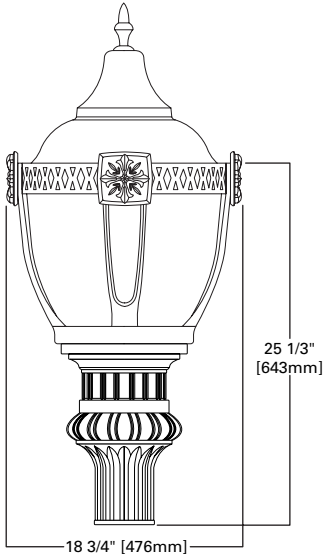

DIMENSIONS

DESCRIPTION

The GAR series traditional character with updated styling and superior photometric performance offers roadway illumination and uniformity to set a new standard for decorative post top luminaires. It's traditional styling ties in well with historic districts, downtown streetscapes, walkways, and parking lots.

SAMPLE NUMBER: GAR-150-MH-120-3-ACV-BZ

| | | | | | | | | |
|------------------------------------|---|---|--|---|--|---|---|---|
| Product Family GAR=Acorn | Lamp Wattage 50=50W 70=70W 85=85W ¹ 100=100W 150=150W 175=175W 250=250W 400=400W ^{2,3} | Lamp Type MH=Metal Halide ⁴ HPS=High Pressure Sodium QL=Electrodeless Fluorescent ⁵ | Voltage⁵ 120=120V 208=208V 240=240V 277=277V 347=347V 480=480V MT=Multi-Tap ⁶ TT=Multi-Tap ⁷ | Refractor Type 3=Type III 5=Type V | Top Type A=Acorn C=Classical M=Modern V=Victorian | Cage Type A=Architectural C=Classical M=Modern X=None Finial Type A=Architectural M=Modern N=Nostalgic V=Victorian X=None | Color⁸ AP=Grey BZ=Bronze BK=Black GN=Hartford Green WH=White DP=Dark Platinum GM=Graphite Metallic | Options & Accessories (See Below) |
|------------------------------------|---|---|--|---|--|---|---|---|