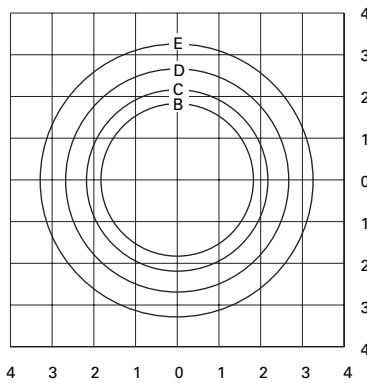

HMX91SDW
1000-Watt HPS
140,000-Lumen Clear Lamp