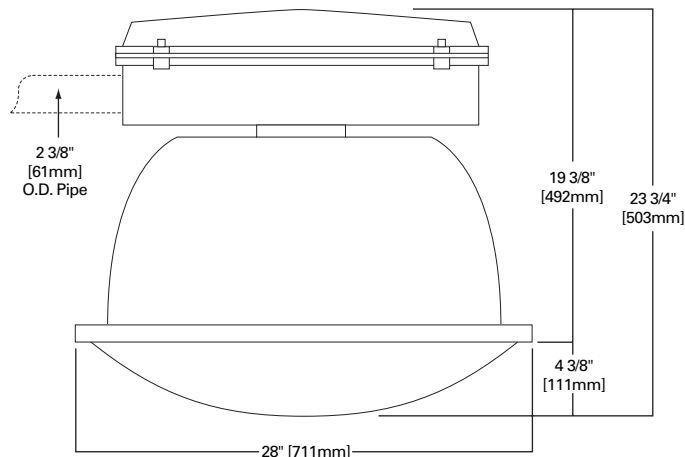

HMX HIGH MAST

LARGE AREA LUMINAIRE

400-1000W

MH/HPS

STREETWORKS™

Vertical Lamp Configuration

HOUSING

Die-cast aluminum housing and cover. Standard bronze polyester powder coat finish. Other finish colors available. Consult your Streetworks Representative.

MOUNTING

Clamp type slipfitter for 2 3/8" O.D. pipe.

OPTICS

Anodized spun aluminum reflector housing.

LAMPHOLDER

Die-cast aluminum lampholder allows several different lamp positions.

DOOR

Die-cast aluminum door with tempered convex glass lens and silicone rubber gasket.

AP
Grey

EPA:

Effective Projective Area: 1.46

SHIPPING DATA

Approximate Net Weight:
64 lbs. (29 kgs.)

NOTE: 1 Refer to technical section for lamp/ballast/voltage compatibility. 2 1000W HPS only. 3 Not available on 750 or 1000W units. 4 Four-Stage air filter prevents entrance of dust particles .00025mm and larger. 5 MOV option is not available for any system requiring a three position terminal block (Example—120/240V incoming line). In order for MOV option to function center terminal of three position terminal block must be connected to "Earth" ground.