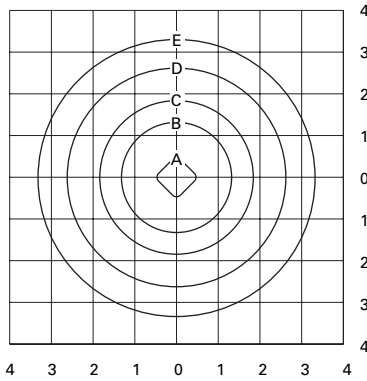

HMX91MDW
1000-Watt MH
110,000-Lumen Clear Lamp

FOOTCANDLE TABLE

Select mounting height and read across for footcandle values of each isofootcandle line. Distance in units of mounting height.

Mounting Height	Footcandle Values for Isofootcandle Lines				
	A	B	C	D	E
HMX91SCM.IES					
80'	0.78	0.47	0.31	0.16	0.08
100'	0.50	0.30	0.20	0.10	0.05
120'	0.35	0.21	0.14	0.07	0.03

HMX91SDW.IES

80'	0.78	0.47	0.31	0.16	0.08
100'	0.50	0.30	0.20	0.10	0.05
120'	0.35	0.21	0.14	0.07	0.03

FOOTCANDLE TABLE

Select mounting height and read across for footcandle values of each isofootcandle line. Distance in units of mounting height.

Mounting Height	Footcandle Values for Isofootcandle Lines				
	A	B	C	D	E
HMX91MCM.IES					
80'	0.78	0.47	0.31	0.16	0.08
100'	0.50	0.30	0.20	0.10	0.05
120'	0.35	0.21	0.14	0.07	0.03

HMX91MDW.IES

80'	0.78	0.47	0.31	0.16	0.08
100'	0.50	0.30	0.20	0.10	0.05
120'	0.35	0.21	0.14	0.07	0.03