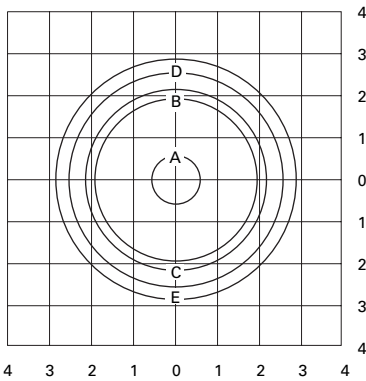

HMX91MCM
1000-Watt MH
110,000-Lumen Clear Lamp