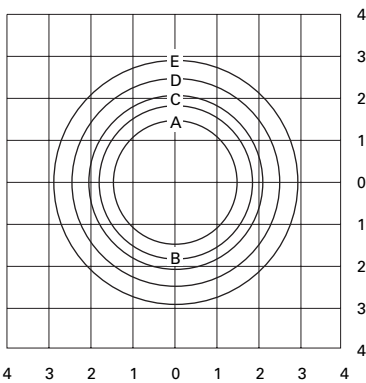

AP
Grey

EPA:

Effective Projective Area: 1.46

SHIPPING DATA

Approximate Net Weight:
64 lbs. (29 kgs.)

NOTE: 1 Refer to technical section for lamp/ballast/voltage compatibility. 2 1000W HPS only. 3 Not available on 750 or 1000W units. 4 Four-Stage air filter prevents entrance of dust particles .00025mm and larger. 5 MOV option is not available for any system requiring a three position terminal block (Example—120/240V incoming line). In order for MOV option to function center terminal of three position terminal block must be connected to "Earth" ground.