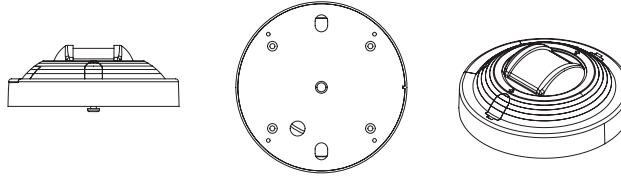

# COOPER LIGHTING - METALUX®

**OCCUPANCY SENSORS**

**CPD-1200H**

**DESIGNATION**

**MS=** Aisle Coverage Occupancy Sensor (120V-277V)

**DESCRIPTION**

CPD-1200 Aisle Coverage Occupancy Sensor (120V-277V)  
(Rectangular Beam, Pattern Coverage)

**OCCUPANCY SENSORS**

**CPD-500H**

**DESIGNATION**

**MSO=** 360° Coverage Occupancy Sensor (120V-277V)

**DESCRIPTION**

CPD-500 360° Coverage Occupancy Sensor (120V-277V)  
(360° Circular Pattern Coverage)