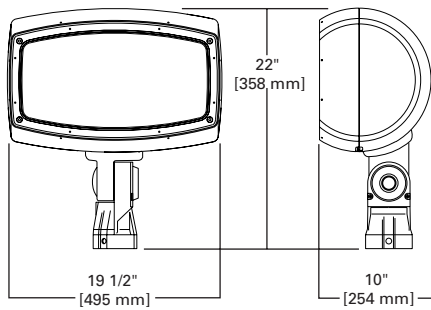

## DIMENSIONS

- Rugged one-piece die-cast aluminum housing. One-piece extruded silicone gasket seals the optical and electrical compartment from external contaminants. IP66 rated
- Die-cast aluminum door is secured via four (4) tamper resistant stainless steel allen head fasteners
- Impact resistant, clear flat tempered glass sealed to door with a one-piece silicone gasket
- Available in horizontal or vertical lamp orientation. Optics feature mogul-base lamp holders
- High power factor ballast are heat sunk to housing for cooler operation and longer life
- Heavy-duty die-cast aluminum knuckle mount utilizes tooth-lock adjustment mechanism for solid engagement and ease of aiming. Knuckle fits over standard 2 3/8" O.D. pipe tenon
- Approximate net weight: 40 lbs. (18.18 kgs.)