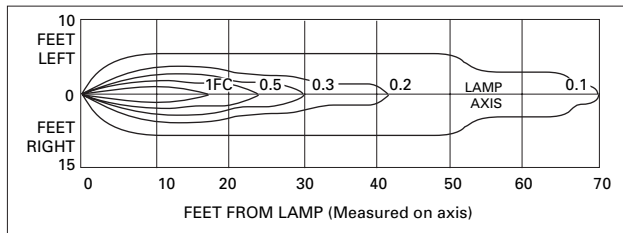

TOTALLY PREDICTABLE
RELIABILITY

ENERGY DATA

Power Consumption is equal to lamp wattage.

PHOTOMETRICS

Horizontal Distribution

Diagram No. 12 Lamp No. 029-121 @ 75 Initial Lumens

Diagram No. 3 Lamp No. 029-03 @ 108 Initial Lumens