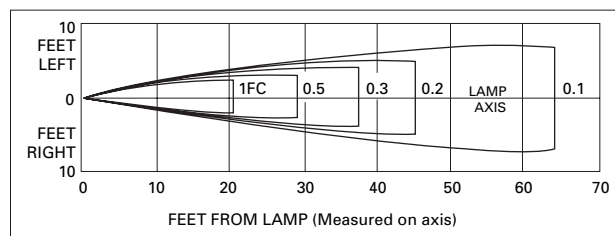

TOTALLY PREDICTABLE
RELIABILITY

ENERGY DATA

Power Consumption is equal to lamp wattage.

PHOTOMETRICS

Horizontal Distribution

Diagram No. 12 Lamp No. 029-121 @ 75 Initial Lumens

Diagram No. 3 Lamp No. 029-03 @ 108 Initial Lumens

Diagram No. 6 Lamp No. 029-16 @ 155 Initial Lumens

Vertical Distribution

Diagram No. 12 Lamp No. 029-121

Diagram No. 3 Lamp No. 029-03

Diagram No. 6 Lamp No. 029-16

Free Manuals Download Website

<http://myh66.com>