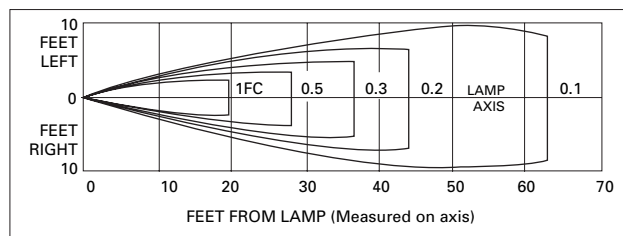

TOTALLY PREDICTABLE
RELIABILITY

ENERGY DATA

Power Consumption is equal to lamp wattage.

PHOTOMETRICS

Horizontal Distribution

Diagram No. 12 Lamp No. 029-121 @ 75 Initial Lumens

Diagram No. 3 Lamp No. 029-03 @ 108 Initial Lumens