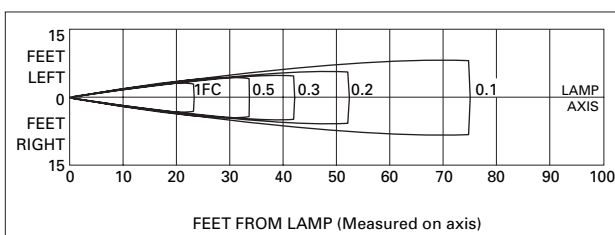

TOTALLY PREDICTABLE
RELIABILITY

ENERGY DATA

Power Consumption is equal to lamp wattage.

PHOTOMETRICS

Horizontal Distribution

Diagram No. 12 Lamp No. 029-121 @ 75 Initial Lumens

Diagram No. 3 Lamp No. 029-03 @ 108 Initial Lumens

Diagram No. 6 Lamp No. 029-16 @ 155 Initial Lumens

Vertical Distribution

Diagram No. 12 Lamp No. 029-121

Diagram No. 3 Lamp No. 029-03

Diagram No. 6 Lamp No. 029-16

Free Manuals Download Website

<http://myh66.com>