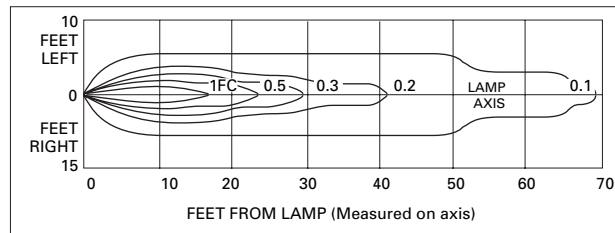

TOTALLY PREDICTABLE
RELIABILITY

ENERGY DATA

Power Consumption is equal to lamp wattage.

PHOTOMETRICS

Horizontal Distribution

Diagram No. 12 Lamp No. 029-121 @ 75 Initial Lumens

Diagram No. 3 Lamp No. 029-03 @ 108 Initial Lumens

Diagram No. 6 Lamp No. 029-16 @ 155 Initial Lumens

Vertical Distribution

Diagram No. 12 Lamp No. 029-121

Diagram No. 3 Lamp No. 029-03

Diagram No. 6 Lamp No. 029-16

Free Manuals Download Website

<http://myh66.com>