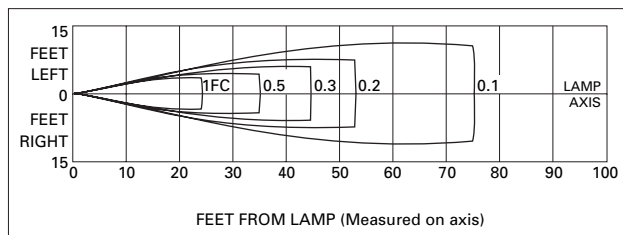

TOTALLY PREDICTABLE
RELIABILITY

ENERGY DATA

Power Consumption is equal to lamp wattage.

PHOTOMETRICS

Horizontal Distribution

Diagram No. 12 Lamp No. 029-121 @ 75 Initial Lumens

Diagram No. 3 Lamp No. 029-03 @ 108 Initial Lumens